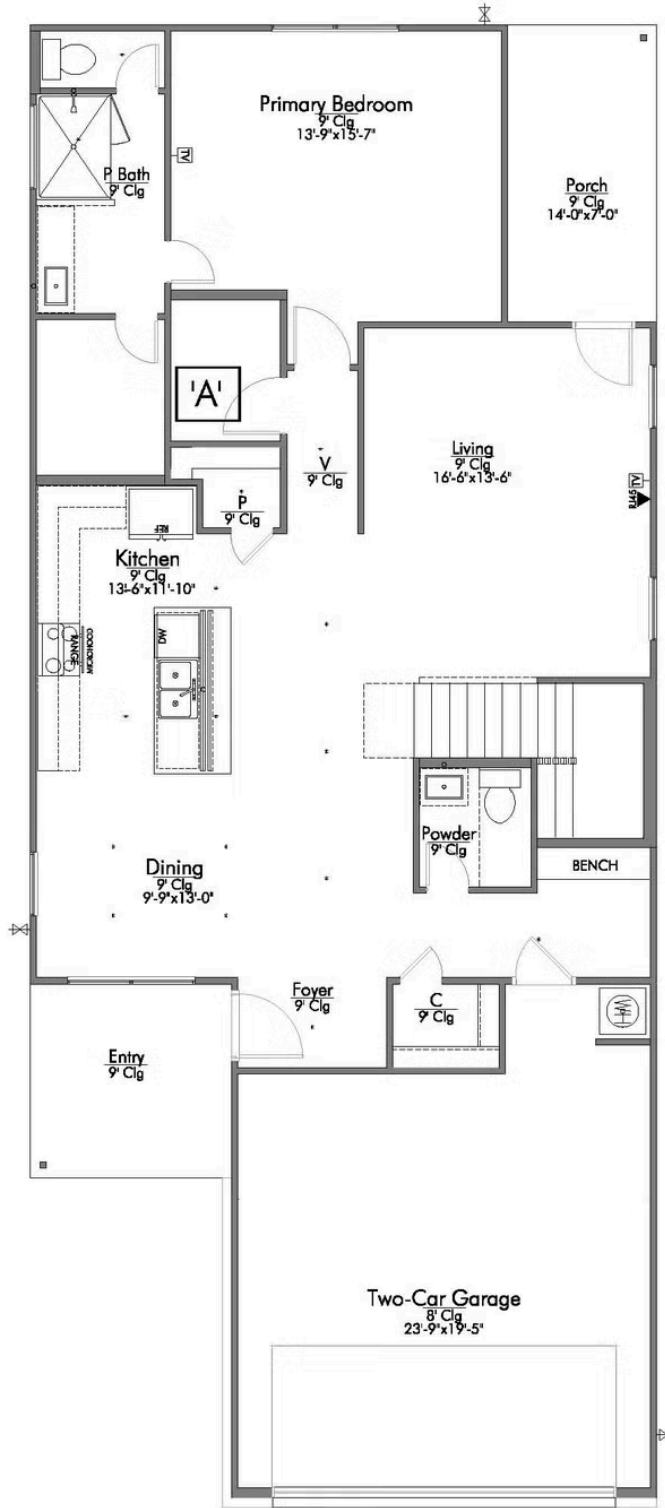

# The 2341

[The Lakes at University Parks Community](#)

PRICE FROM:

**\$347,900**

 2,341 Ft<sup>2</sup>

 4 Bedrooms

 2.5 Bathrooms

 2 Car Garage

Some images shown may be from a previously built Stylecraft home of similar design. Actual options, colors, and selections may vary. Contact us for details!

Stylecraft introduces The Brookshire! Inspired by the modern farmhouse and craftsman style homes, The Brookshire is part of our Heartland Series. Walk into an open-concept common area with a sizable kitchen island. The kitchen flows into the living room, with plenty of space to entertain! This two-story floorplan features 4 bedrooms with the option of adding a 3rd full bathroom upstairs. Downstairs, your home will feature a powder room! Featuring a dual primary vanity and a spacious primary bedroom with a walk-in closet, The Brookshire will be the home of your dreams.

Building Envelope  
69'-11" x 29'-6"