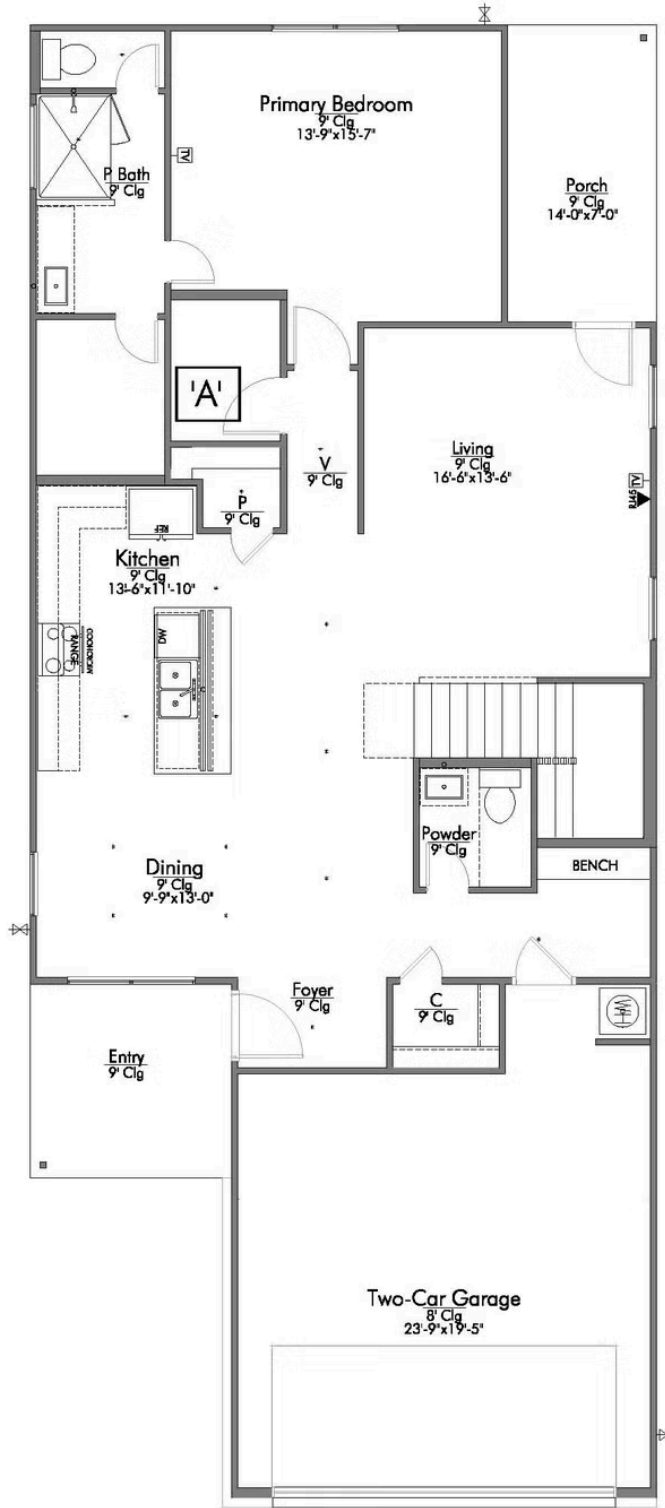

# The 2341

[The Lakes at University Parks Community](#)

PRICE FROM:

**\$347,900**

 2,341 Ft<sup>2</sup>

 4 Bedrooms

 2.5 Bathrooms

 2 Car Garage

**Some images shown may be from a previously built Stylecraft home of similar design. Actual options, colors, and selections may vary. Contact us for details!**

Stylecraft introduces The Brookshire! Inspired by the modern farmhouse and craftsman style homes, The Brookshire is part of our Heartland Series. Walk into an open-concept common area with a sizable kitchen island. The kitchen flows into the living room, with plenty of space to entertain! This two-story floorplan features 4 bedrooms with the option of adding a 3rd full bathroom upstairs. Downstairs, your home will feature a powder room! Featuring a dual primary vanity and a spacious primary bedroom with a walk-in closet, The Brookshire will be the home of your dreams.

Building Envelope  
69'-11" x 29'-6"