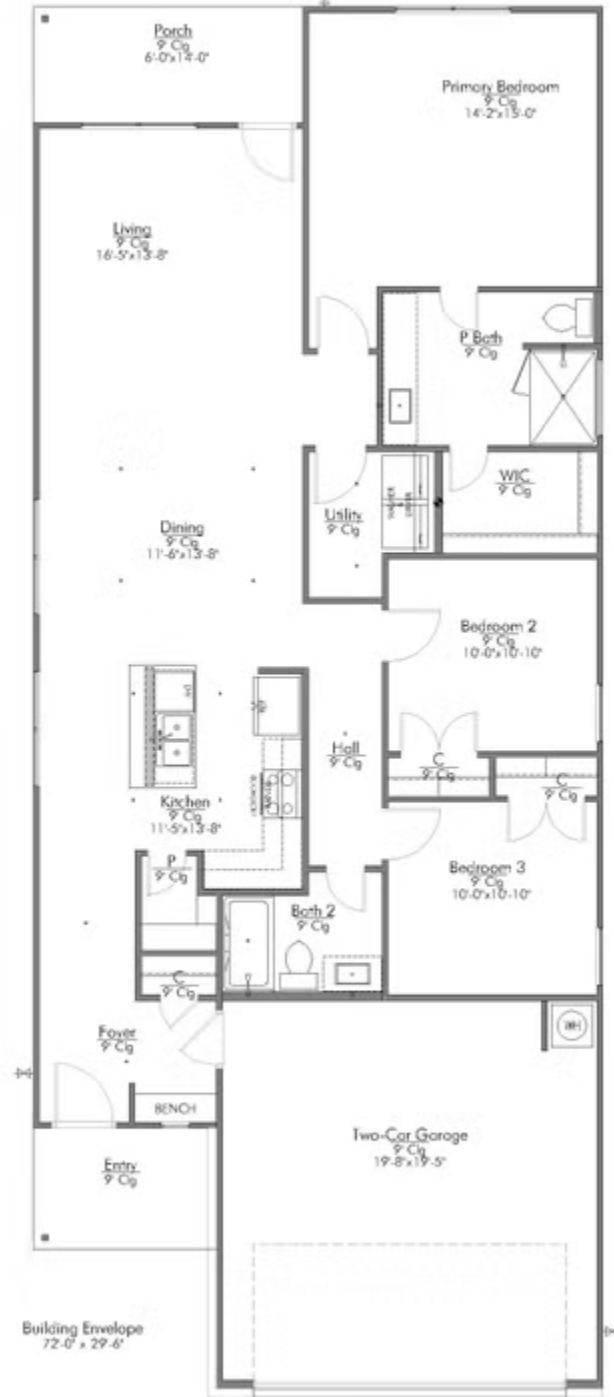

# 1125 Elise Avenue WACO, TX 76706

[The Lakes at University Parks Community](#)

PRICE:

**\$288,700**

-  1,497 Ft<sup>2</sup>
-  3 Bedrooms
-  2 Bathrooms
-  2 Car Garage

**Some images shown may be from a previously built Stylecraft home of similar design. Actual options, colors, and selections may vary. Contact us for details!**

Stylecraft would like to present The Bryson! Part of Stylecraft's Heartland Series, this 3 bed, 2 bath home is charming and inviting. Each home in The Heartland Series is named after a town in Texas and The Bryson is no exception! We were inspired by modern farmhouse and craftsman homes and created this well-thought-out floorplan. With nine-foot ceilings throughout, this open-concept floorplan is spacious. Featuring a walk-in pantry, a dual vanity in the primary, and a granite-topped kitchen island, The Bryson will make you feel right at home.

# P BATH SECOND SINK