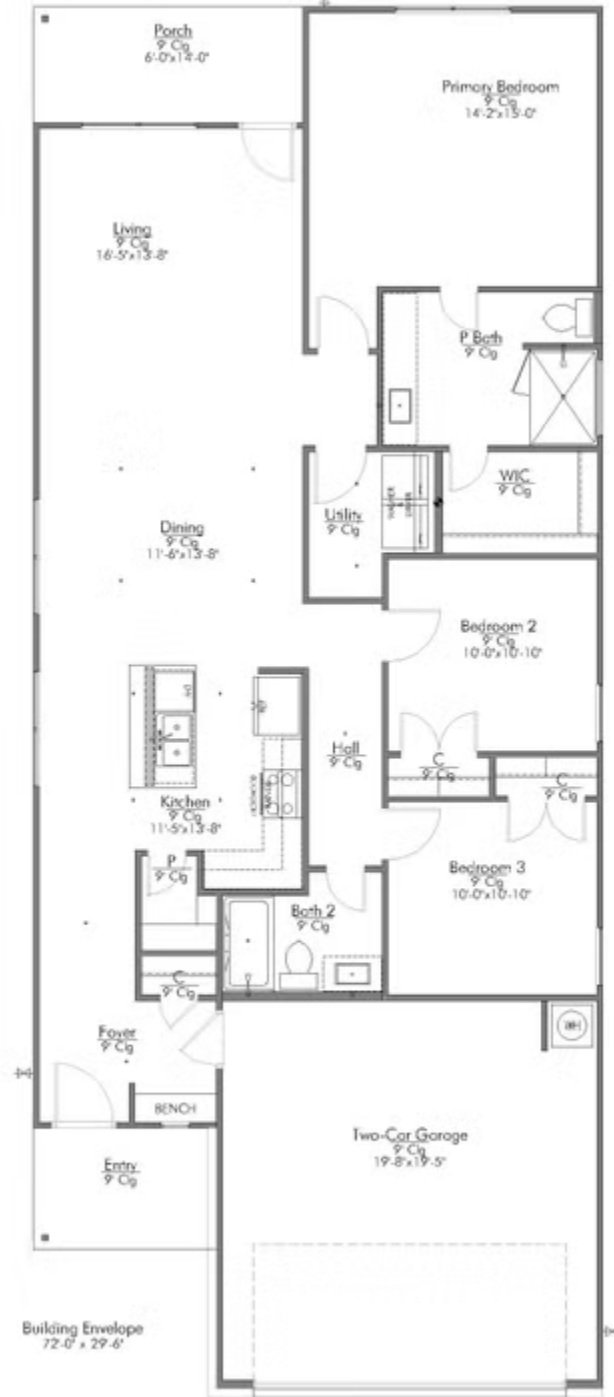

1029 Elise Avenue WACO, TX 76706

[The Lakes at University Parks Community](#)

PRICE:

\$289,500

 1,497 Ft²

 3 Bedrooms

 2 Bathrooms

 2 Car Garage

Some images shown may be from a previously built Stylecraft home of similar design. Actual options, colors, and selections may vary. Contact us for details!

Stylecraft would like to present The 1497! Part of Stylecraft's Heartland Series, this 3 bed, 2 bath home is charming and inviting. Each home in The Heartland Series is named after a town in Texas and The 1497 is no exception! We were inspired by modern farmhouse and craftsman homes and created this well-thought-out floorplan. With nine-foot ceilings throughout, this open-concept floorplan is spacious. Featuring a walk-in pantry, a dual vanity in the primary, and a granite-topped kitchen island, The Bryson will make you feel right at home.

P BATH SECOND SINK