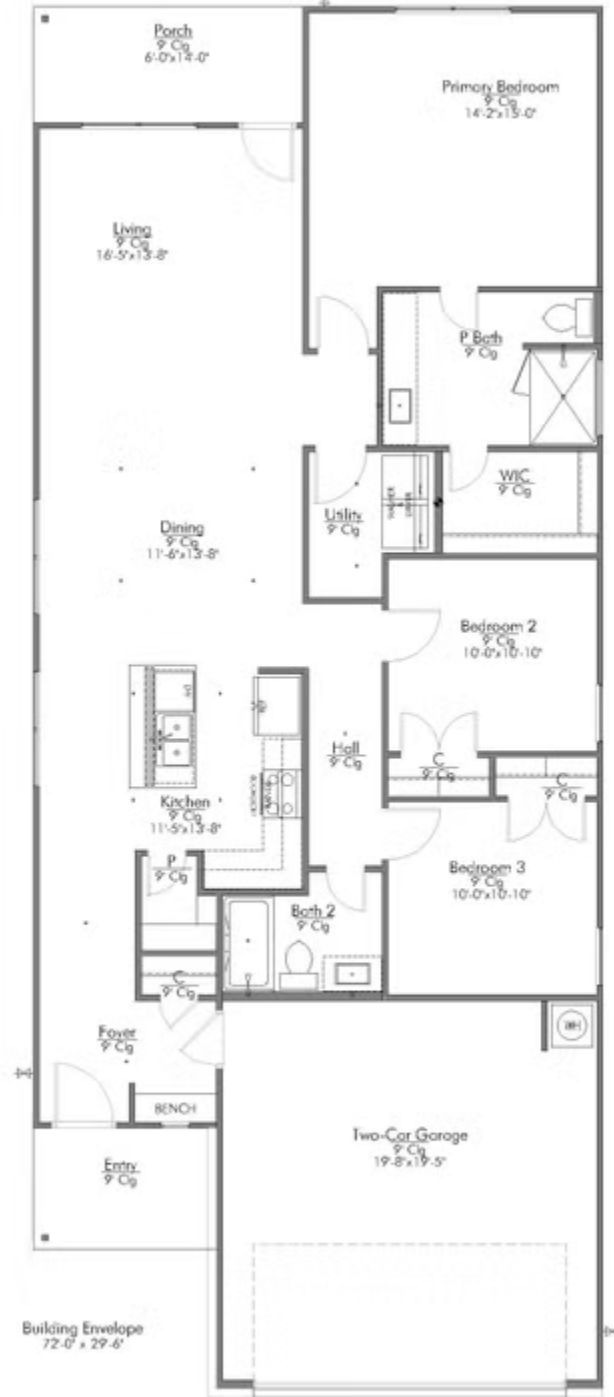

The 1497

The Lakes at University Parks Community

PRICE FROM:

\$284,900

 1,497 Ft²

 3 Bedrooms

 2 Bathrooms

 2 Car Garage

Some images shown may be from a previously built Stylecraft home of similar design. Actual options, colors, and selections may vary. Contact us for details!

Stylecraft would like to present The Bryson! Part of Stylecraft's Heartland Series, this 3 bed, 2 bath home is charming and inviting. Each home in The Heartland Series is named after a town in Texas and The Bryson is no exception! We were inspired by modern farmhouse and craftsman homes and created this well-thought-out floorplan. With nine-foot ceilings throughout, this open-concept floorplan is spacious. Featuring a walk-in pantry, a dual vanity in the primary, and a granite-topped kitchen island, The Bryson will make you feel right at home.

P BATH SECOND SINK