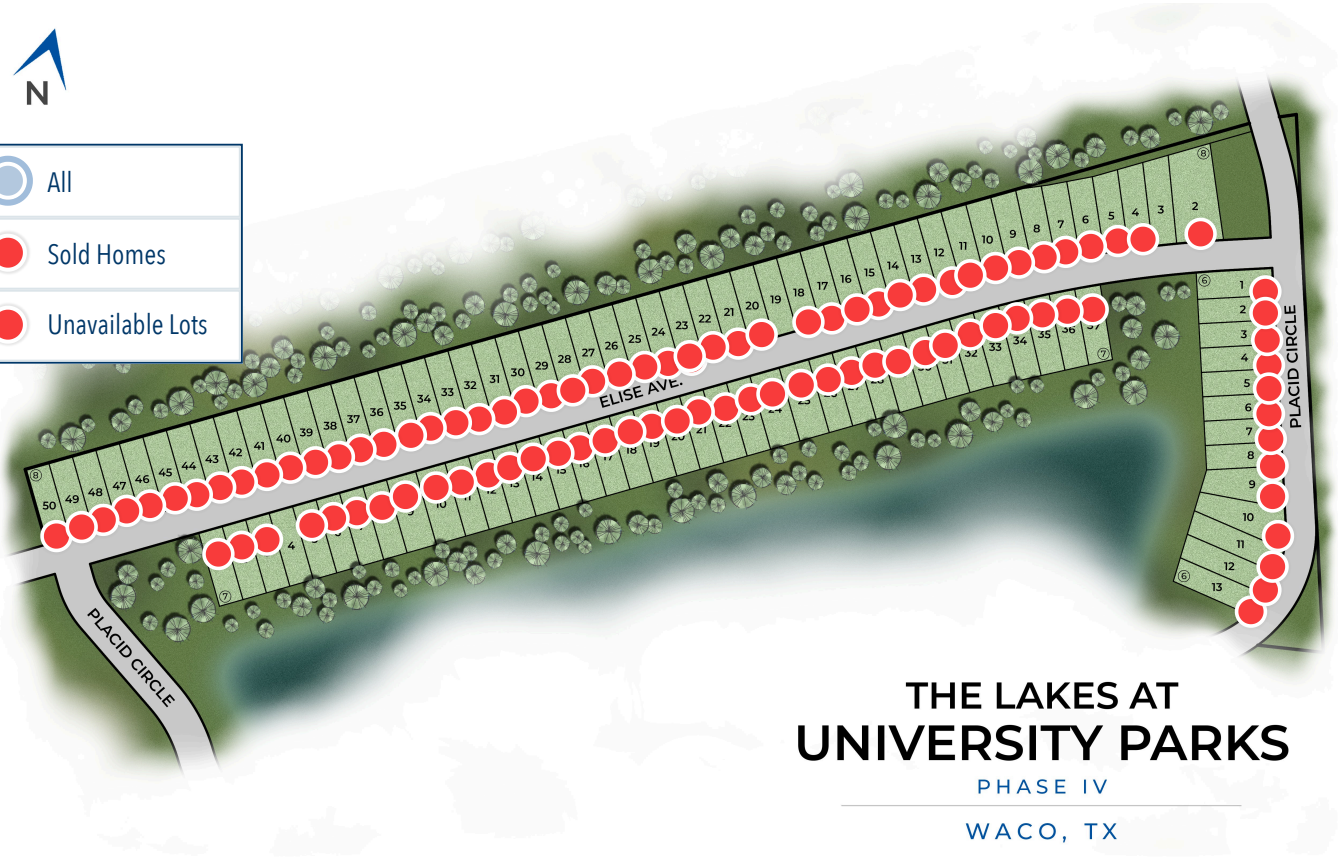

All
	Sold Homes
	Unavailable Lots

THE LAKES AT UNIVERSITY PARKS

PHASE IV

WACO, TX