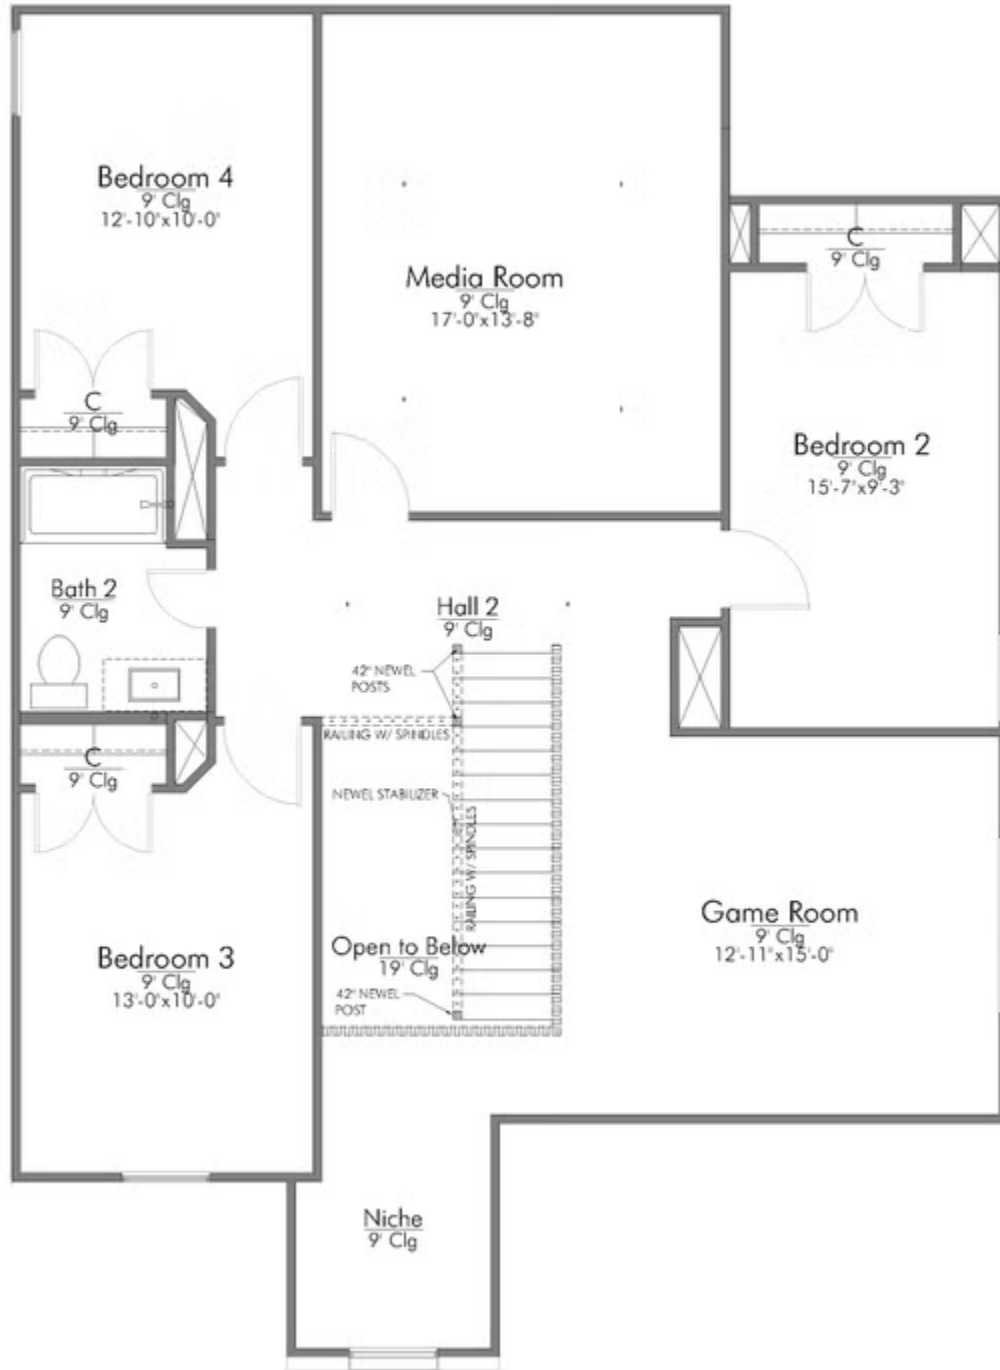

# 1708 Spence Street TEMPLE, TX 76502

[The Reserve at Northgate Community](#)

PRICE:

**\$373,500**

 2,588 Ft<sup>2</sup>

 4 Bedrooms

 2.5 Bathrooms

 2 Car Garage

**Some images shown may be from a previously built Stylecraft home of similar design. Actual options, colors, and selections may vary. Contact us for details!**

New and improved! Walk into perfection in this spacious, welcoming floor plan! With a formal study, new open kitchen layout, formal dining area, and living room that flow together seamlessly, this floor plan is sure to please those looking for the ideal family home! Our favorite feature is a little surprise that's on the second story of the home that you'll just have to see for yourself.

Additional options included: Stainless steel appliances, an upgraded front door, a Half Lite back door, additional LED recessed lighting, two exterior coach lights, and a single basin kitchen sink

SLAB ELEVATION DIMENSIONS