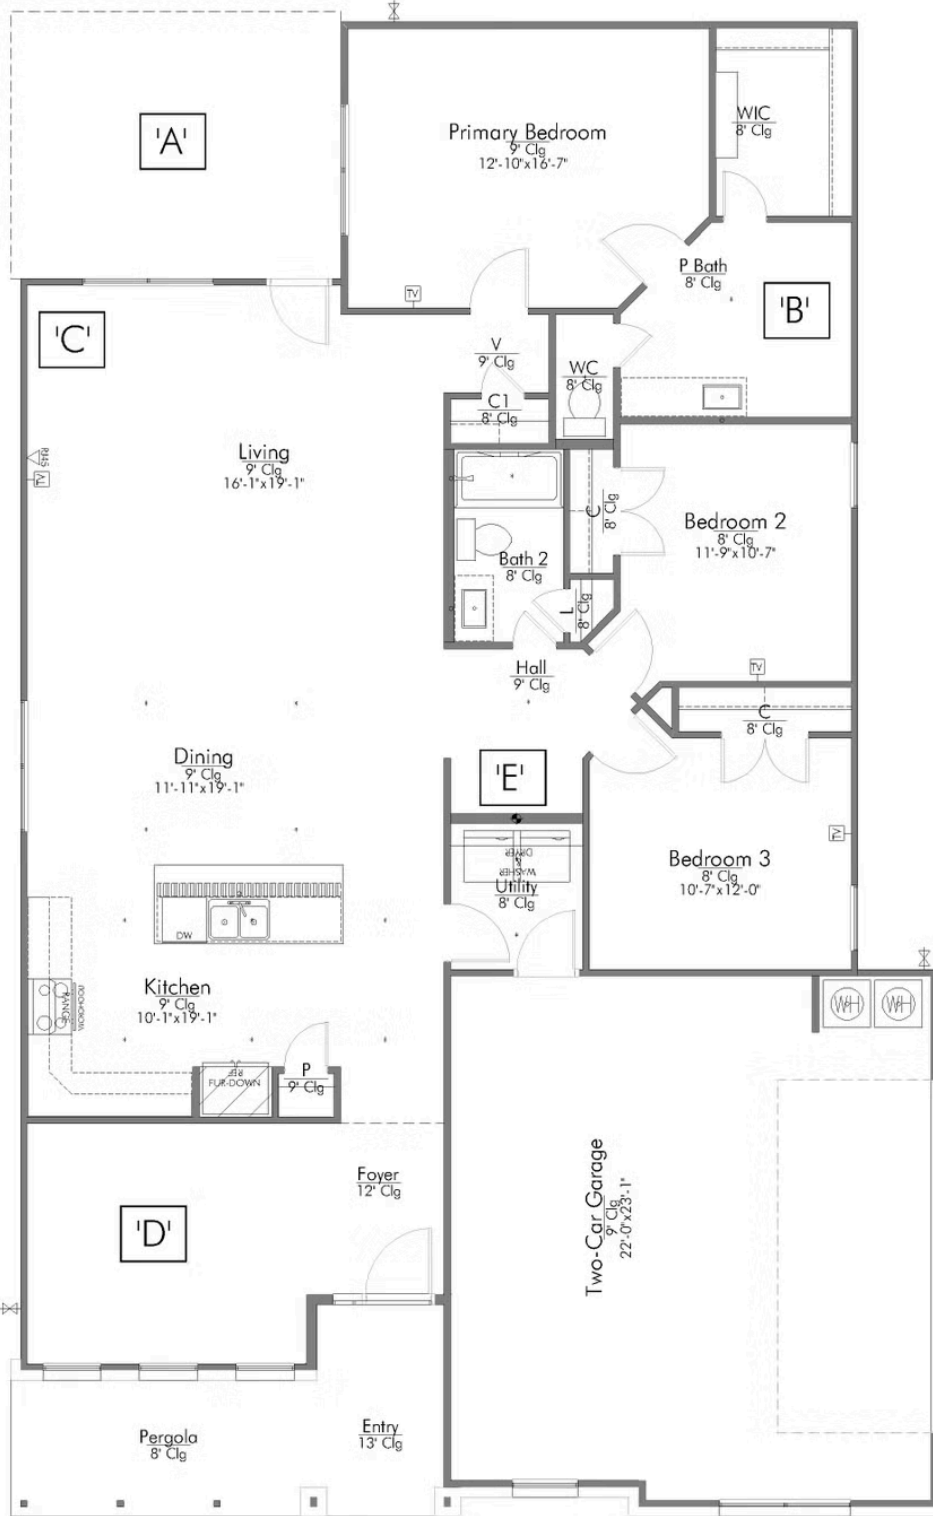

The 1818

[The Homestead Community](#)

PRICE FROM:

\$421,900

 1,841 - 1895
Ft²

 3 - 4 Bedrooms

 2 Bathrooms

 2 - 3 Car
Garage

Some images shown may be from a previously built Stylecraft home of similar design. Actual options, colors, and selections may vary. Contact us for details!

If charm and elegance are what you're looking for – Welcome home! A favorite of many, the 1818 has several features that make it stand out from the rest. From the moment your eyes catch the stunning exterior, you're captivated. Interior features include dual living areas to use as you choose, a large kitchen with granite-topped island that is open through the dining and living room, stunning windows flowing with natural light, an optional study alcove, and a spacious primary suite. Stylecraft's selections round out everything that make this floor plan so special.

Building Envelope
68'-10" x 42'-7"