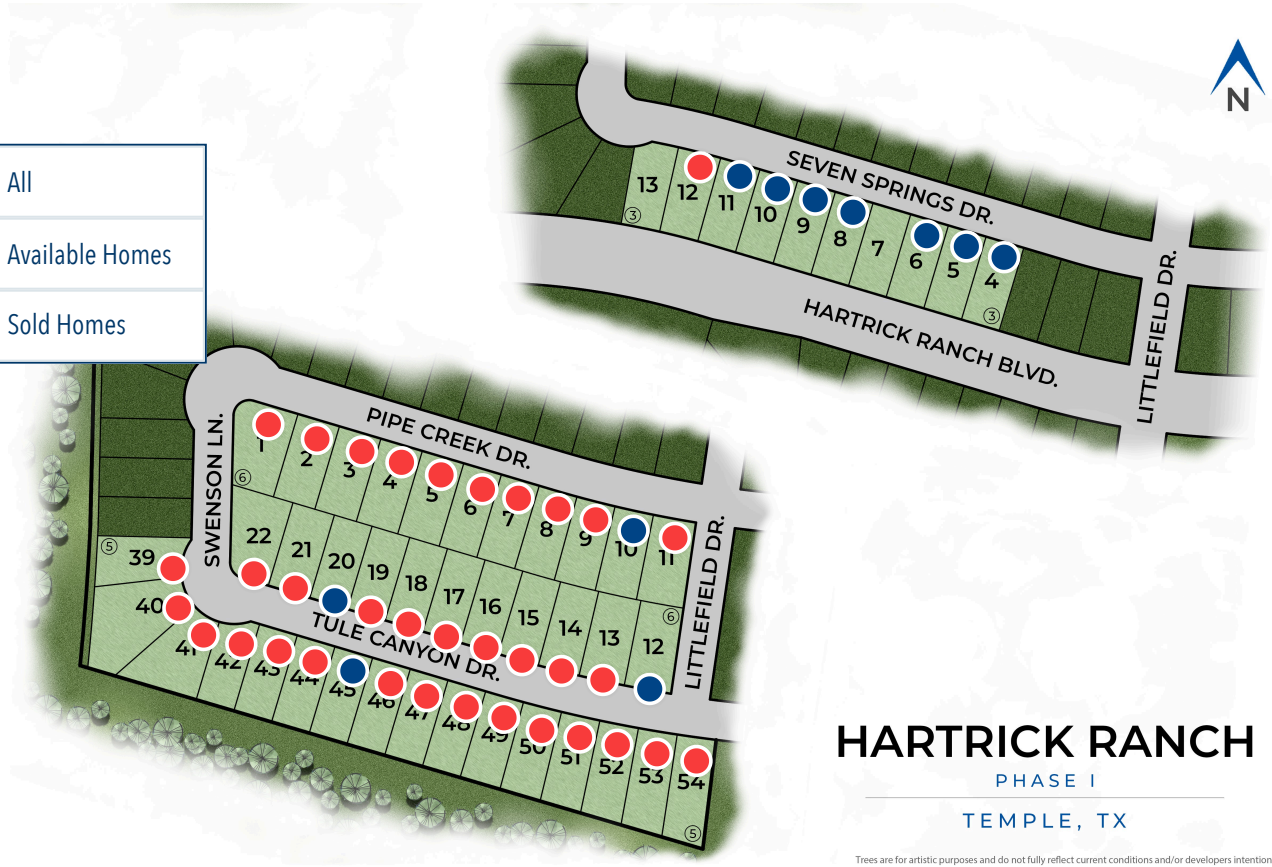

All
	Available Homes
	Sold Homes

HARTRICK RANCH

PHASE I

TEMPLE, TX