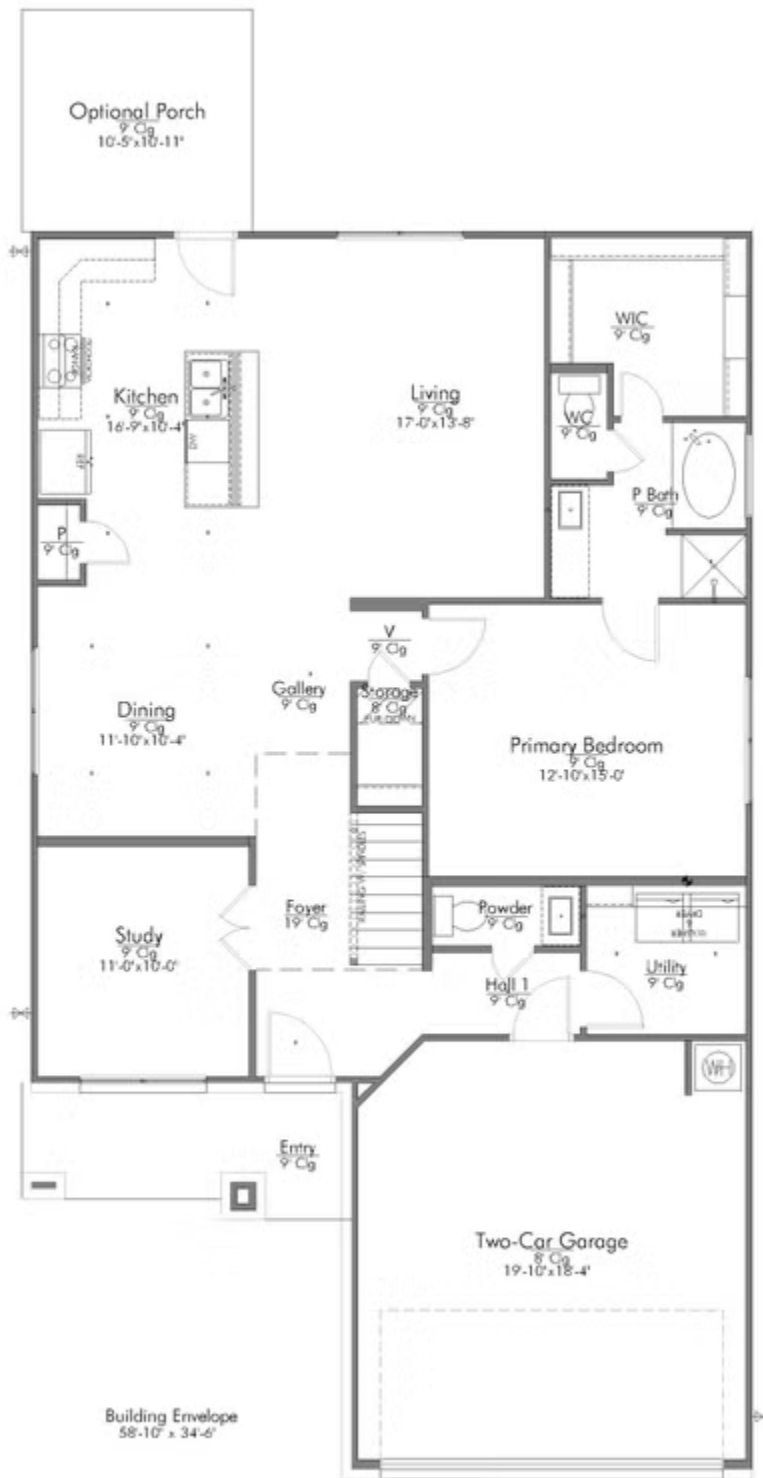

The 2516

[McGregor Estates Community](#)

PRICE FROM:

\$354,900

 2,588 Ft²

 4 Bedrooms

 2.5 Bathrooms

 2 Car Garage

Some images shown may be from a previously built Stylecraft home of similar design. Actual options, colors, and selections may vary. Contact us for details!

New and improved! Walk into perfection in this spacious, welcoming floor plan! With a formal study, new open kitchen layout, formal dining area, and living room that flow together seamlessly, this floor plan is sure to please those looking for the ideal family home! Our favorite feature is a little surprise that's on the second story of the home that you'll just have to see for yourself.

SLAB ELEVATION DIMENSIONS