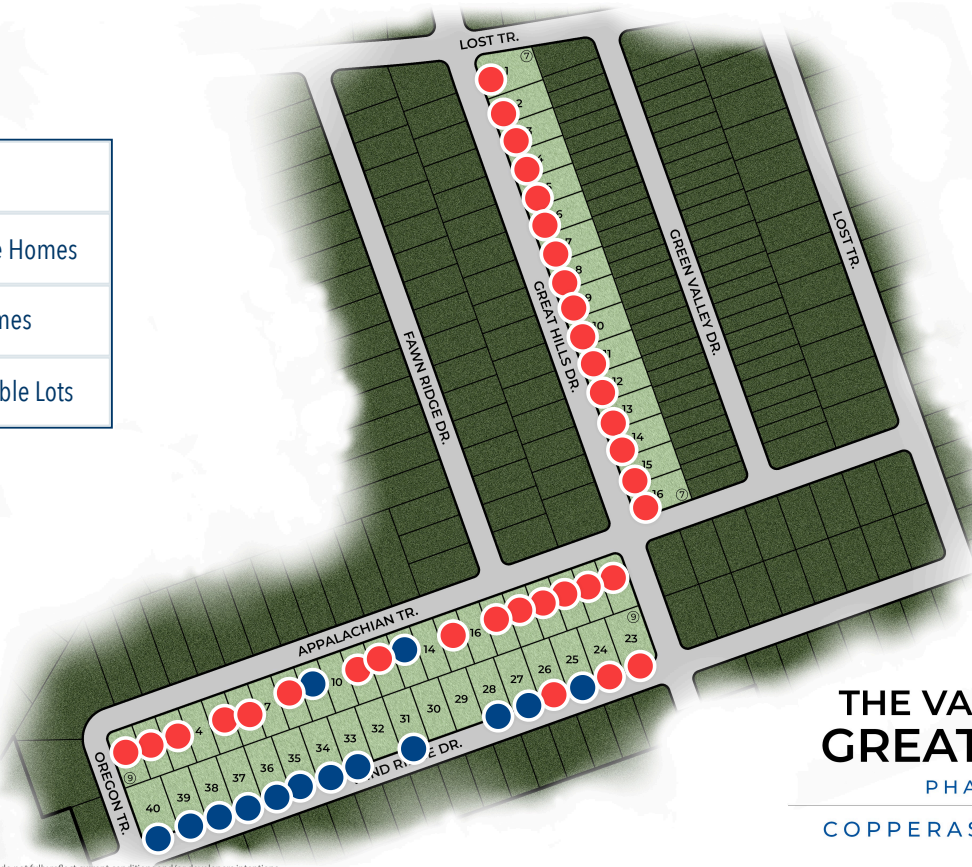

N

- All
- Available Homes
- Sold Homes
- Unavailable Lots

THE VALLEY AT GREAT HILLS

PHASE I

COPPERAS COVE, TX