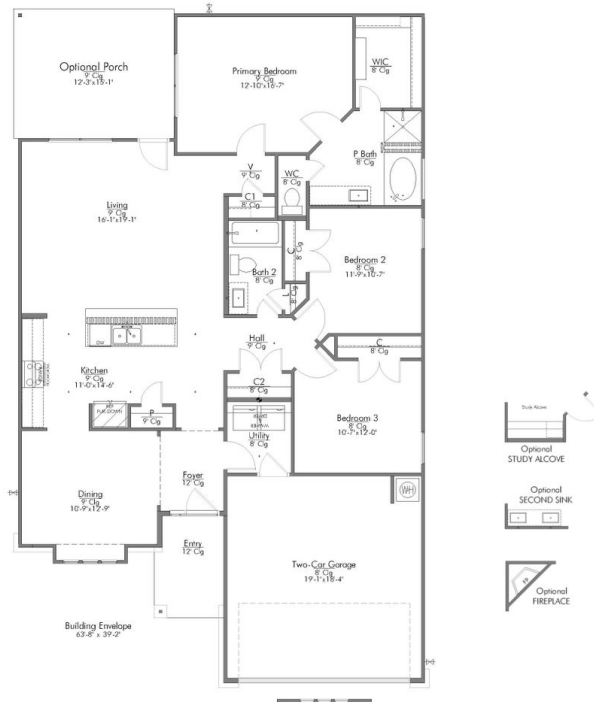

6209 SOUTHERN CROSS DRIVE
COLLEGE STATION, TX 77845
SOUTHERN POINTE

QUESTIONS?
GET FAST ANSWERS
979-200-4552

*C-1613-B AND M-1613-B&C HAVE 10' CEILINGS IN THE FOYER AND ENTRY

In continuous effort by Stylecraft Builders to improve the quality of your home, we reserve the right to change features, prices, plans and specifications without notice. Floorplans and elevation renderings are artists' conceptions only. Significant changes may be made during or after the construction of the model homes. Stylecraft Builders reserves the right to modify, relocate or eliminate any or all of the features, specifications, plan utilities, design or shape thereof, all without notice or obligations to any purchaser. Price range reflects base price only. Location premiums will be charged for certain locations and are not included in the base price of the home. Additional association fees may apply. Other fees may also apply. Amenities are proposed and planned or may be under construction. All square footages are approximate square footages of the total livable space. Water heater location deemed per city municipality code. Please see your onsite sales associate for additional information and more details. © 2024 Stylecraft Builders.