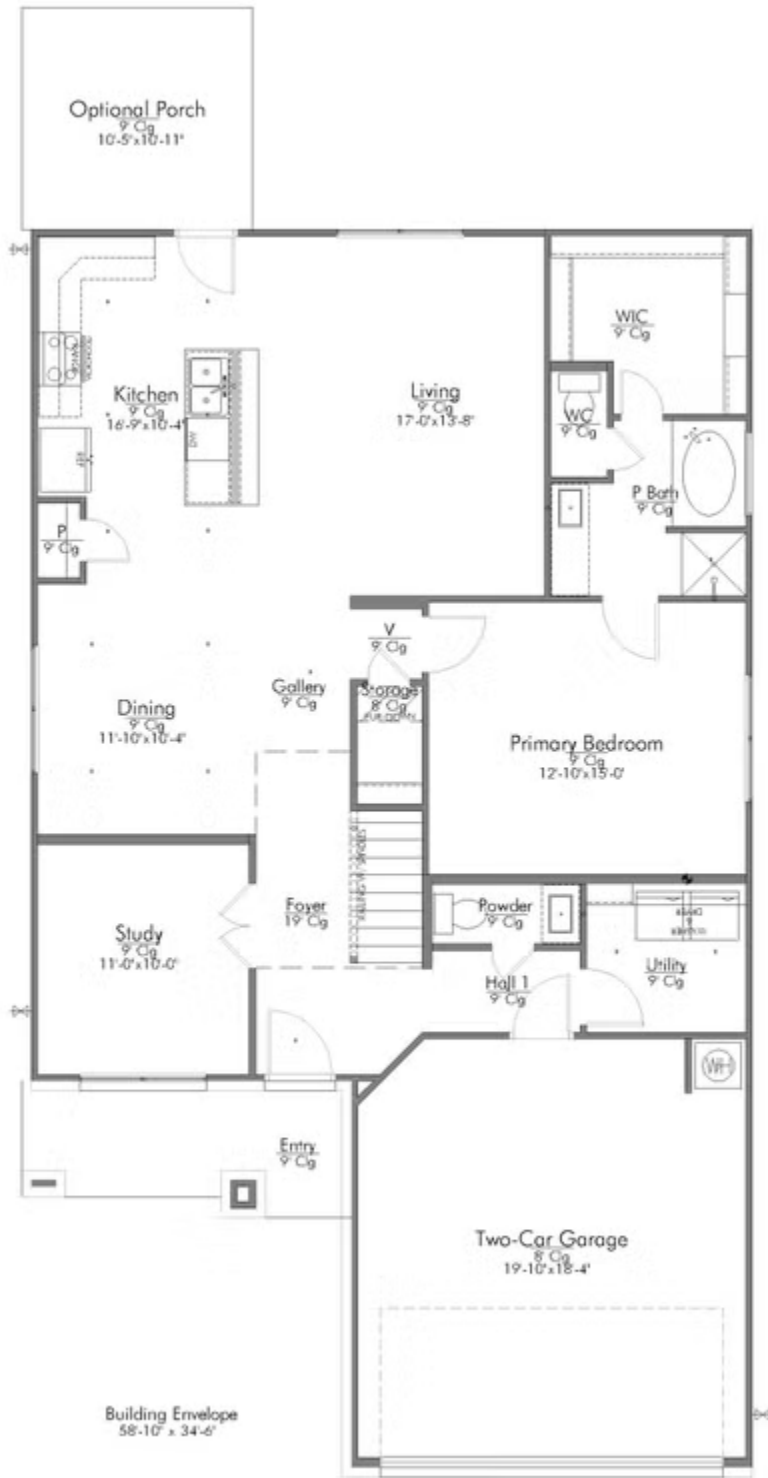

5941 Eldora Drive COLLEGE STATION, TX 77845

[Southern Pointe Community](#)

PRICE:

~~\$396,600~~

\$None

 2,588 Ft²

 4 Bedrooms

 2.5 Bathrooms

 2 Car Garage

Some images shown may be from a previously built Stylecraft home of similar design. Actual options, colors, and selections may vary. Contact us for details!

New and improved! Walk into perfection in this spacious, welcoming floor plan! With a formal study, new open kitchen layout, formal dining area, and living room that flow together seamlessly, this floor plan is sure to please those looking for the ideal family home! Our favorite feature is a little surprise that's on the second story of the home that you'll just have to see for yourself.

SLAB ELEVATION DIMENSIONS