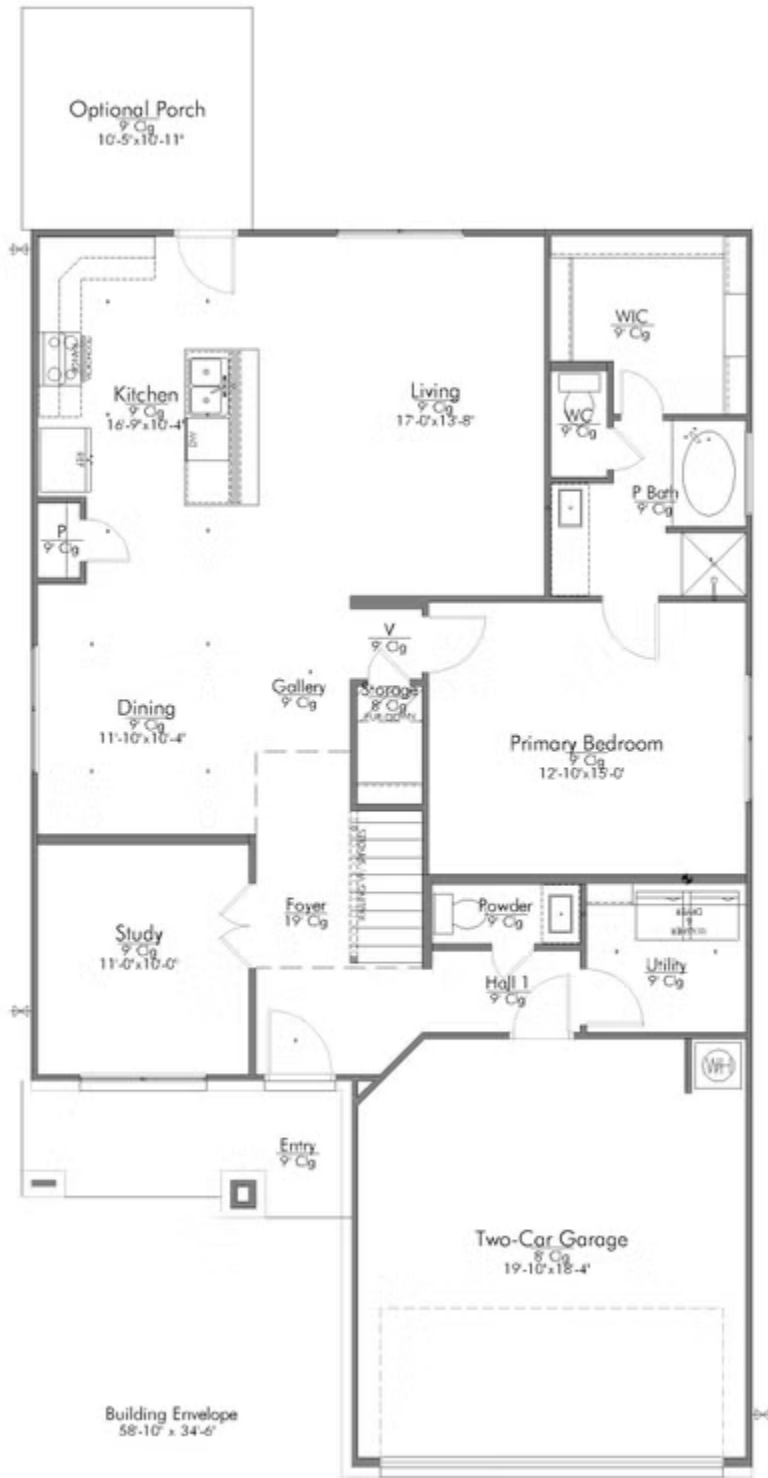

The 2516

[Southern Pointe Community](#)

PRICE FROM:

\$389,900

 2,588 Ft²

 4 Bedrooms

 2.5 Bathrooms

 2 Car Garage

Some images shown may be from a previously built Stylecraft home of similar design. Actual options, colors, and selections may vary. Contact us for details!

New and improved! Walk into perfection in this spacious, welcoming floor plan! With a formal study, new open kitchen layout, formal dining area, and living room that flow together seamlessly, this floor plan is sure to please those looking for the ideal family home! Our favorite feature is a little surprise that's on the second story of the home that you'll just have to see for yourself.

SLAB ELEVATION DIMENSIONS