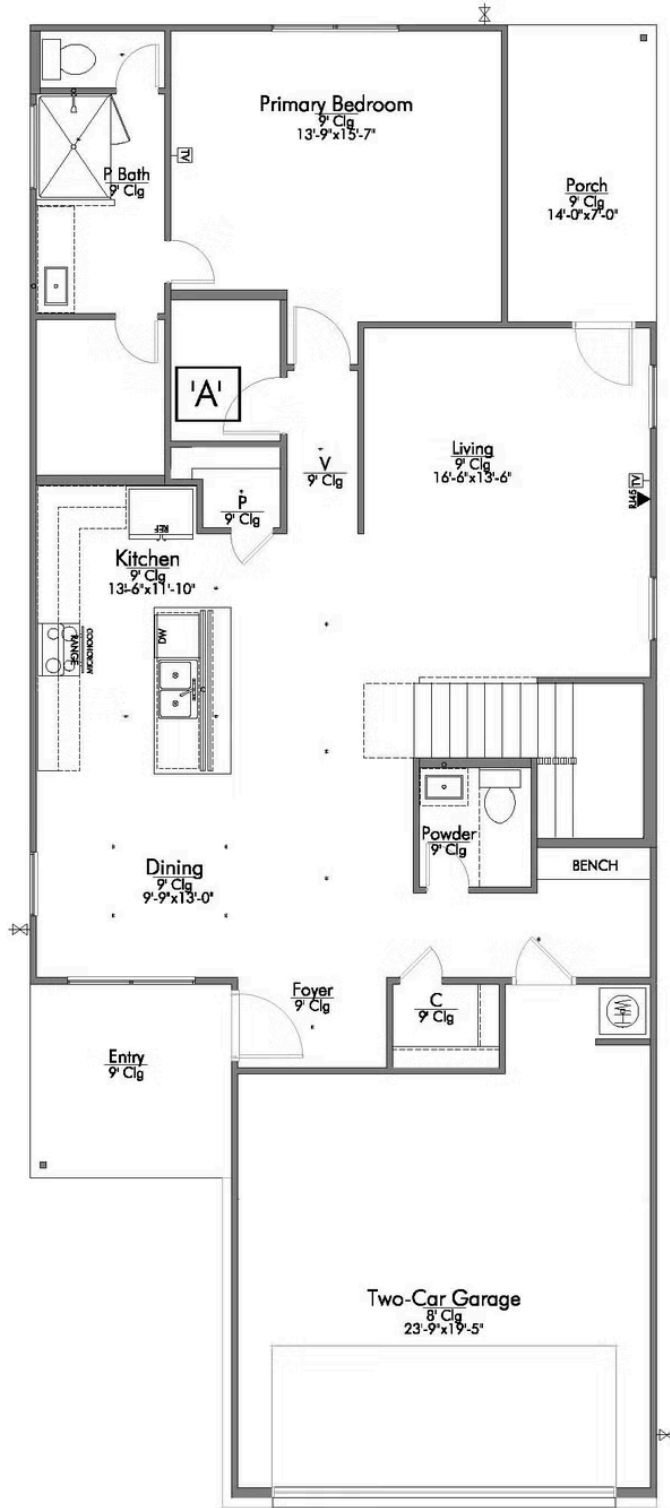

# The 2341

[Heartland at Creek Meadows Community](#)

PRICE FROM:

**\$368,900**

 2,341 Ft<sup>2</sup>

 4 Bedrooms

 2.5 Bathrooms

 2 Car Garage

**Some images shown may be from a previously built Stylecraft home of similar design. Actual options, colors, and selections may vary. Contact us for details!**

Stylecraft introduces The Brookshire! Inspired by the modern farmhouse and craftsman style homes, The Brookshire is part of our Heartland Series. Walk into an open-concept common area with a sizable kitchen island. The kitchen flows into the living room, with plenty of space to entertain! This two-story floorplan features 4 bedrooms with the option of adding a 3rd full bathroom upstairs. Downstairs, your home will feature a powder room! Featuring a dual primary vanity and a spacious primary bedroom with a walk-in closet, The Brookshire will be the home of your dreams.

Building Envelope  
69'-11" x 29'-6"