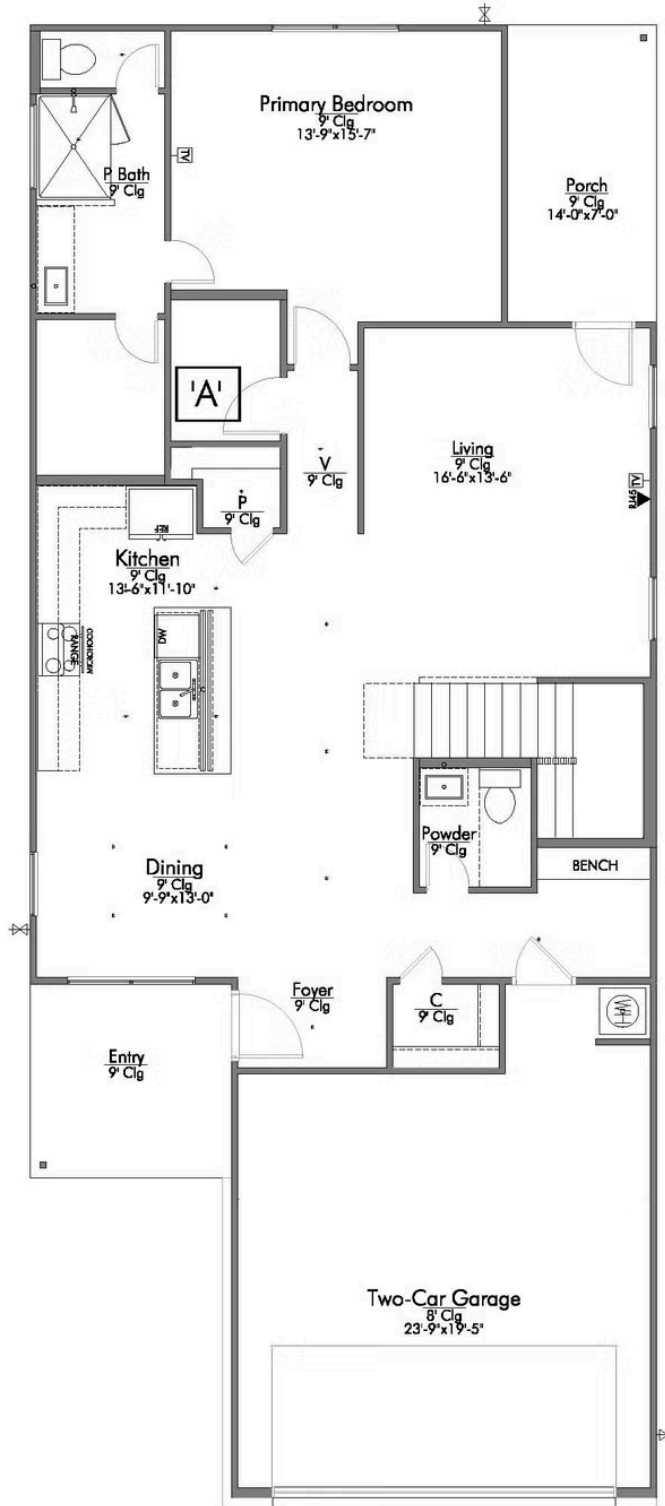

The 2341

[Heartland at Creek Meadows Community](#)

PRICE FROM:

\$368,900

 2,341 Ft²

 4 Bedrooms

 2.5 Bathrooms

 2 Car Garage

Some images shown may be from a previously built Stylecraft home of similar design. Actual options, colors, and selections may vary. Contact us for details!

Stylecraft introduces The Brookshire! Inspired by the modern farmhouse and craftsman style homes, The Brookshire is part of our Heartland Series. Walk into an open-concept common area with a sizable kitchen island. The kitchen flows into the living room, with plenty of space to entertain! This two-story floorplan features 4 bedrooms with the option of adding a 3rd full bathroom upstairs. Downstairs, your home will feature a powder room! Featuring a dual primary vanity and a spacious primary bedroom with a walk-in closet, The Brookshire will be the home of your dreams.

Building Envelope
69'-11" x 29'-6"