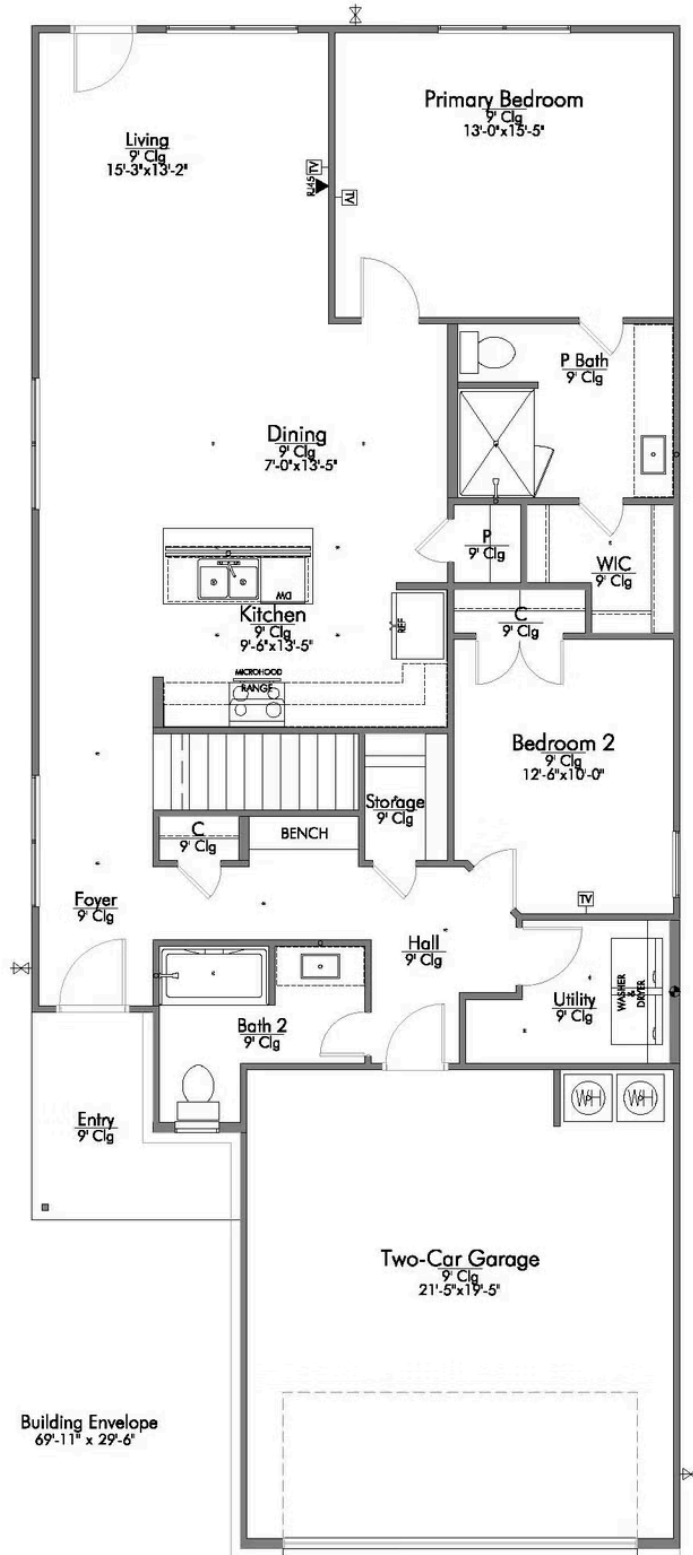

The 1953

[Heartland at Creek Meadows Community](#)

PRICE FROM:

\$353,900

 1,953 Ft²

 4 Bedrooms

 3 Bathrooms

 2 Car Garage

Some images shown may be from a previously built Stylecraft home of similar design. Actual options, colors, and selections may vary. Contact us for details!

There is no doubt that you will fall in love with The 1953! This two-story home features a nice-sized utility room, plenty of room to entertain guests in the common area, and thoughtfully placed windows to allow natural light to pour in. Perfectly crafted with desirable features in mind, you will be completely at home in The 1953!

P BATH SECOND SINK

BATH 3 SECOND SINK