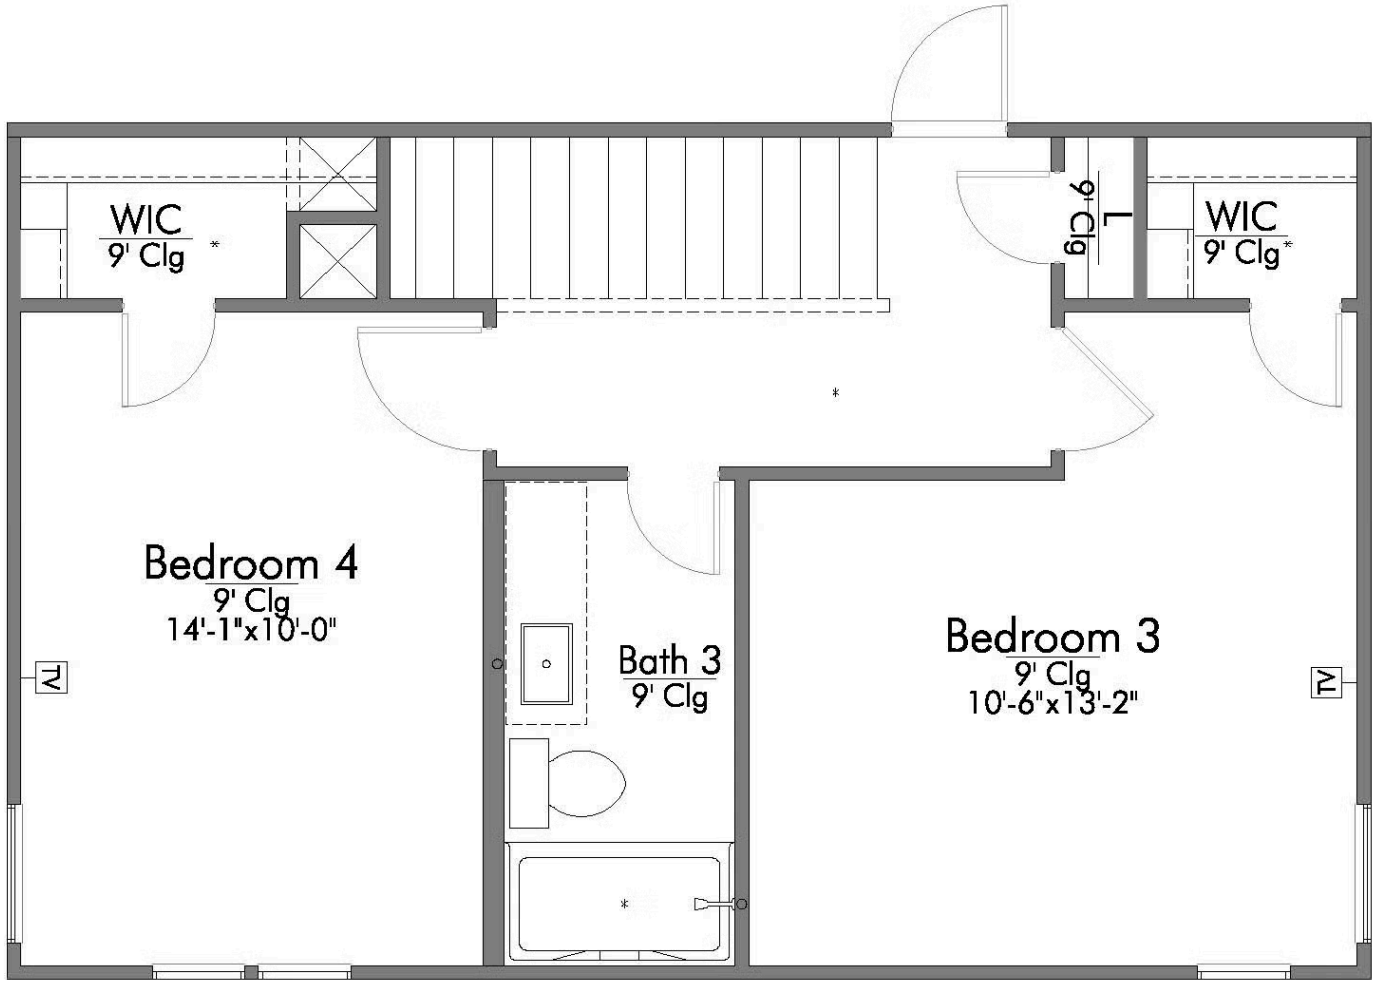

The 1953

[Heartland at Creek Meadows Community](#)

PRICE FROM:

\$353,900

 1,953 Ft²

 4 Bedrooms

 3 Bathrooms

 2 Car Garage

Some images shown may be from a previously built Stylecraft home of similar design. Actual options, colors, and selections may vary. Contact us for details!

There is no doubt that you will fall in love with The 1953! This two-story home features a nice-sized utility room, plenty of room to entertain guests in the common area, and thoughtfully placed windows to allow natural light to pour in. Perfectly crafted with desirable features in mind, you will be completely at home in The 1953!

P BATH SECOND SINK

BATH 3 SECOND SINK