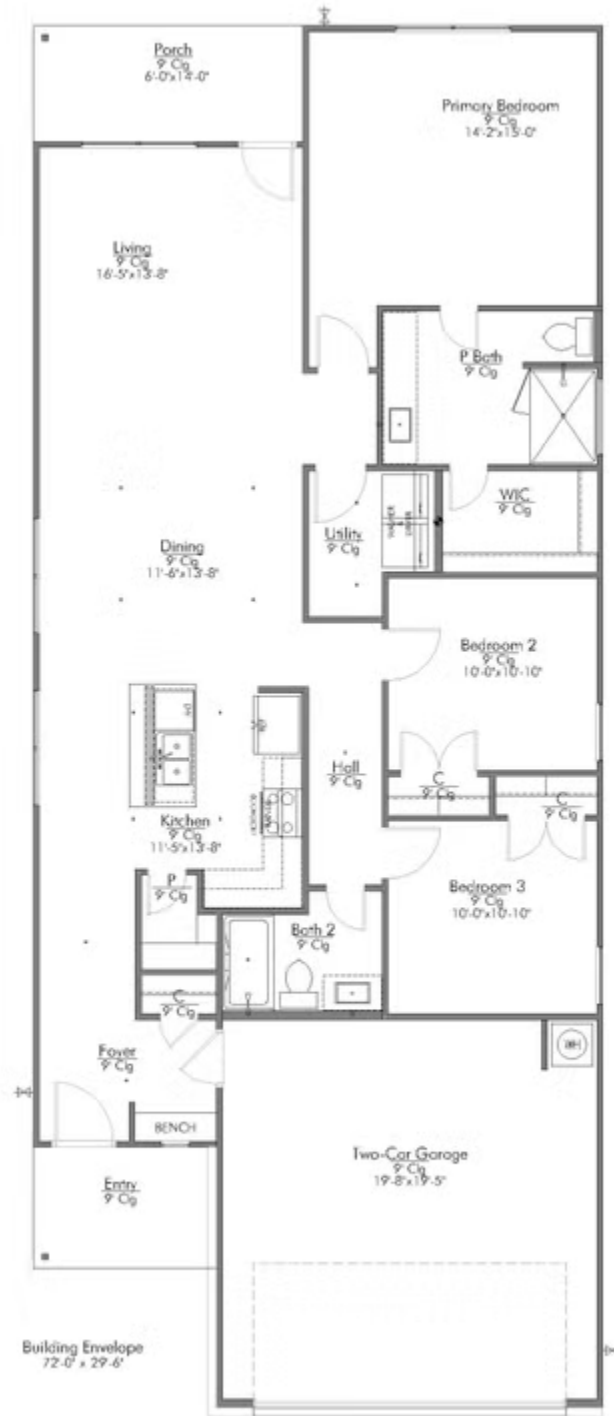

15280 Still Water Meadow Loop COLLEGE STATION, TX 77845

[Heartland at Creek Meadows Community](#)

PRICE:

~~\$315,900~~

\$311,900

 1,497 Ft²

 3 Bedrooms

 2 Bathrooms

 2 Car Garage

Some images shown may be from a previously built Stylecraft home of similar design. Actual options, colors, and selections may vary. Contact us for details!

Stylecraft would like to present The Bryson! Part of Stylecraft's Heartland Series, this 3 bed, 2 bath home is charming and inviting. Each home in The Heartland Series is named after a town in Texas and The Bryson is no exception! We were inspired by modern farmhouse and craftsman homes and created this well-thought-out floorplan. With nine-foot ceilings throughout, this open-concept floorplan is spacious. Featuring a walk-in pantry, a dual vanity in the primary, and a granite-topped kitchen island, The Bryson will make you feel right at home.

P BATH SECOND SINK