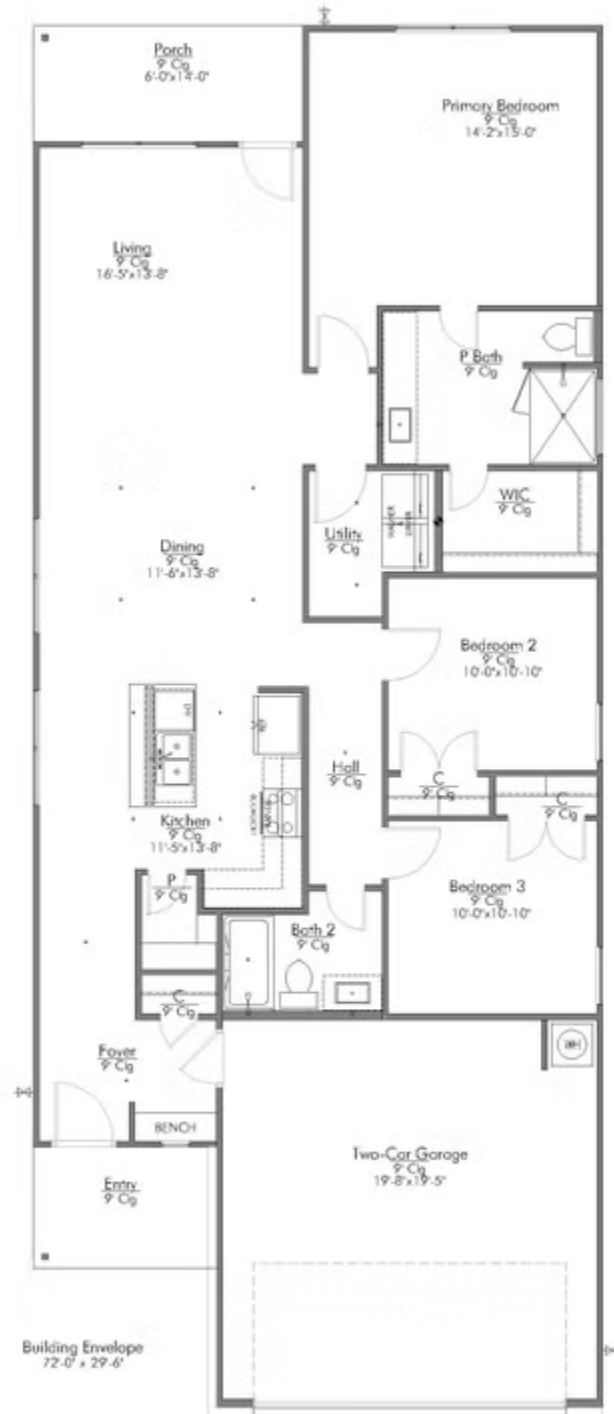

The 1497

Heartland at Creek Meadows Community

PRICE FROM:

\$310,900

 1,497 Ft²

 3 Bedrooms

 2 Bathrooms

 2 Car Garage

Some images shown may be from a previously built Stylecraft home of similar design. Actual options, colors, and selections may vary. Contact us for details!

Stylecraft would like to present The Bryson! Part of Stylecraft's Heartland Series, this 3 bed, 2 bath home is charming and inviting. Each home in The Heartland Series is named after a town in Texas and The Bryson is no exception! We were inspired by modern farmhouse and craftsman homes and created this well-thought-out floorplan. With nine-foot ceilings throughout, this open-concept floorplan is spacious. Featuring a walk-in pantry, a dual vanity in the primary, and a granite-topped kitchen island, The Bryson will make you feel right at home.

P BATH SECOND SINK