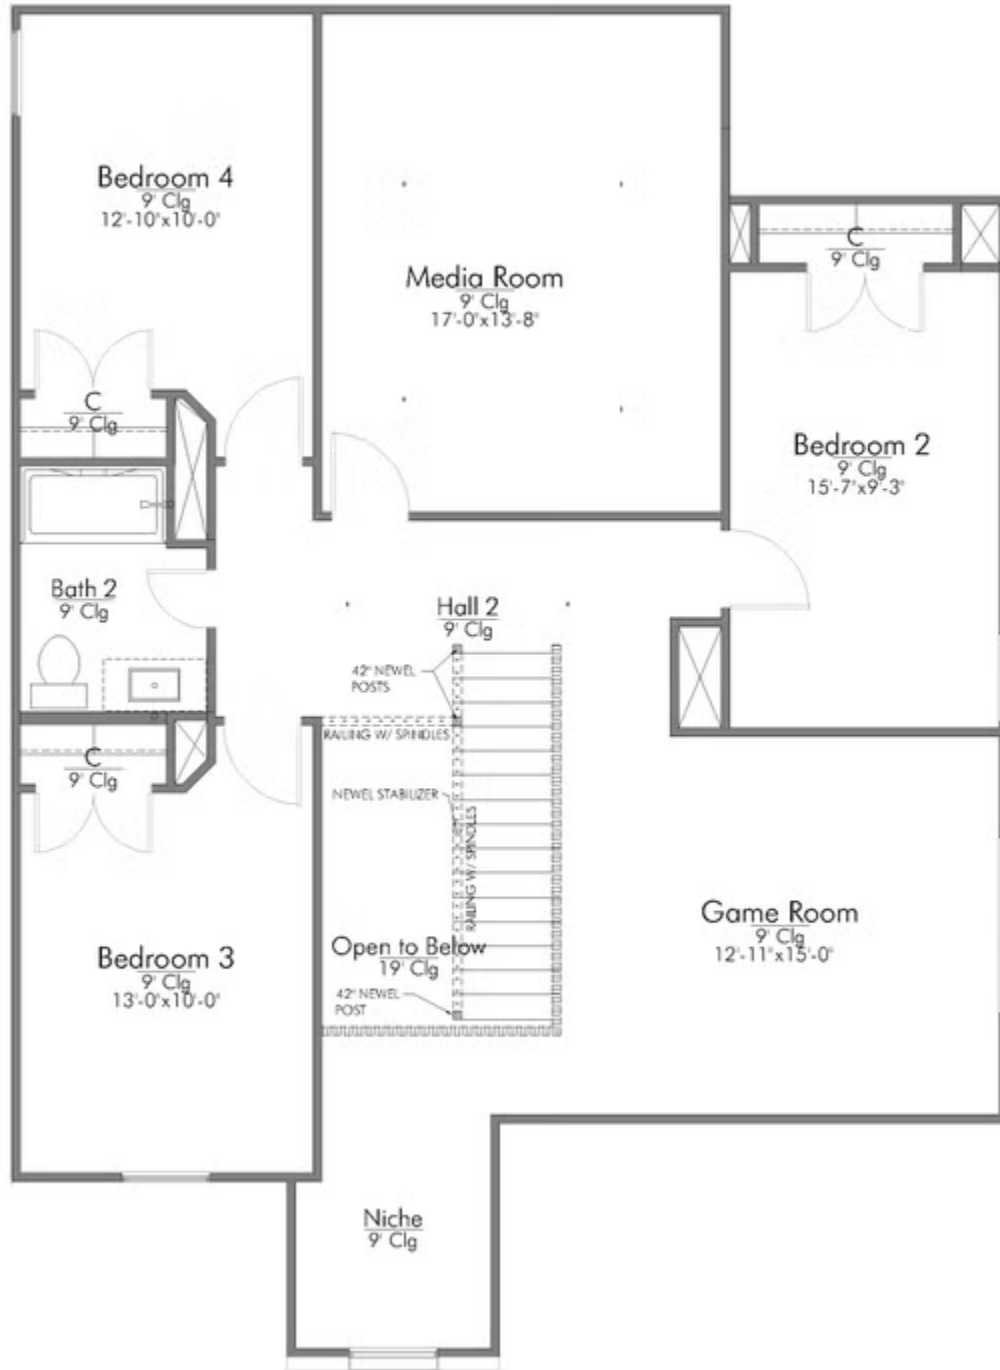

# The 2516

[Rivers Crossing Community](#)

PRICE FROM:

**\$364,900**

 2,588 Ft<sup>2</sup>

 4 Bedrooms

 2.5 Bathrooms

 2 Car Garage

**Some images shown may be from a previously built Stylecraft home of similar design. Actual options, colors, and selections may vary. Contact us for details!**

New and improved! Walk into perfection in this spacious, welcoming floor plan! With a formal study, new open kitchen layout, formal dining area, and living room that flow together seamlessly, this floor plan is sure to please those looking for the ideal family home! Our favorite feature is a little surprise that's on the second story of the home that you'll just have to see for yourself.

SLAB ELEVATION DIMENSIONS