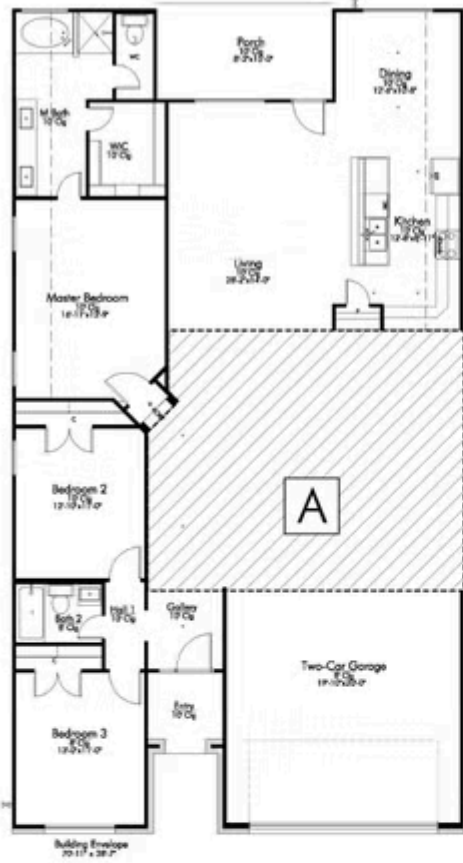

2086 Viva Road BRYAN, TX 77807

Edgewater Community

-  1,993 Ft²
-  4 Bedrooms
-  3 Bathrooms
-  3 Car Garage

Some images shown may be from a previously built Stylecraft home of similar design. Actual options, colors, and selections may vary. Contact us for details!

The Irwin is one of our most popular additions to the innovative series of floor plans, the Flex Series, which allows homeowners to personalize the layout of their home to best fit their family. The Irwin can have either a study, Texas basement, or a secondary bedroom suite. The open layout, large entry foyer, and charming exterior add to the sweet perfection that is this home.

Additional options only: Three car garage, additional bedroom suite option, stainless steel appliances, additional LED recessed lighting, 42" kitchen cabinets, and painted flat panel doors throughout.

1.) STUDY

2.) TEXAS BASEMENT

3.) BEDROOM SUITE