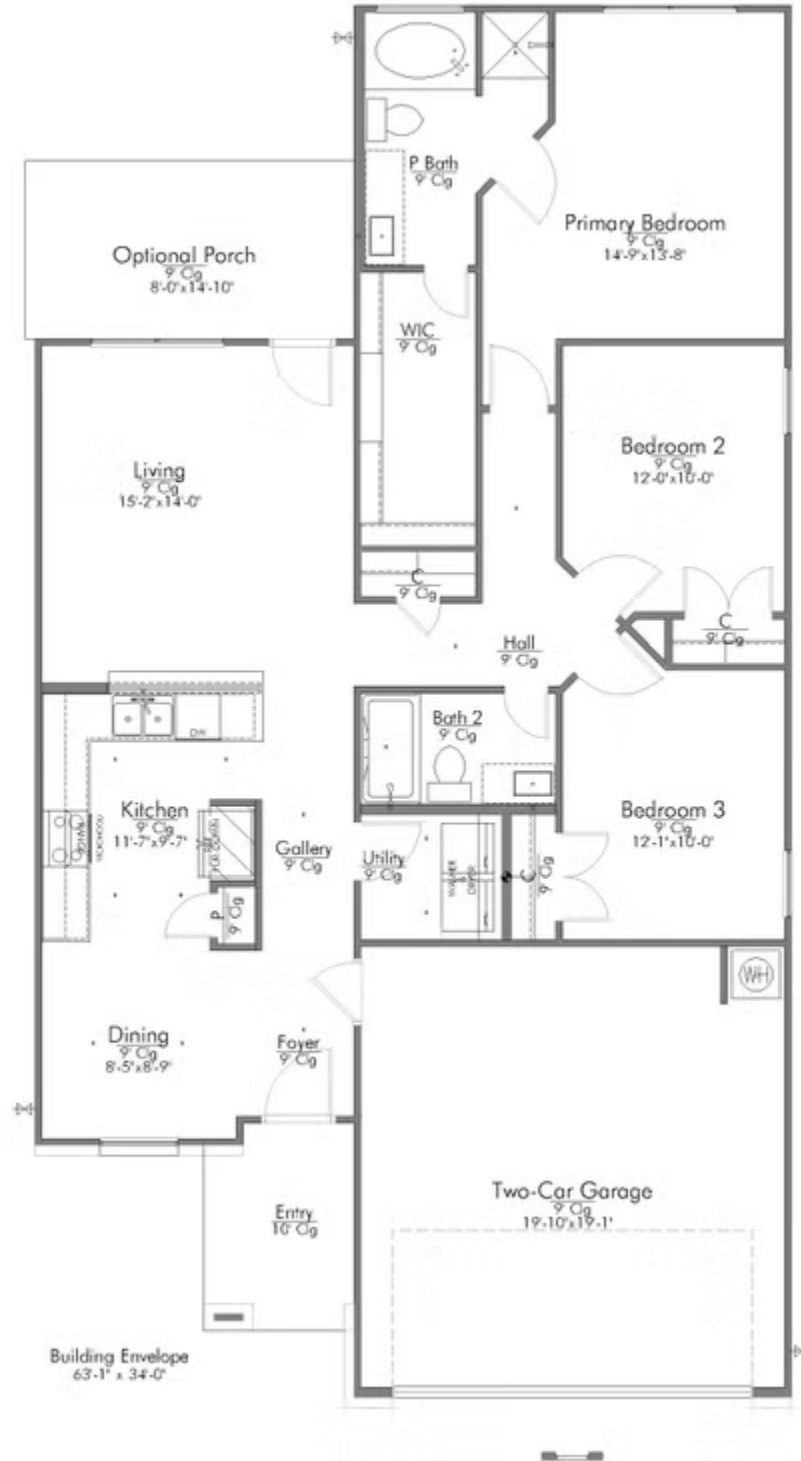

2203 Amber Court BRYAN, TX 77807

[Edgewater Community](#)

PRICE:

~~\$287,600~~

\$279,100

-  1,354 Ft²
-  3 Bedrooms
-  2 Bathrooms
-  2 Car Garage

Some images shown may be from a previously built Stylecraft home of similar design. Actual options, colors, and selections may vary. Contact us for details!

This charming 3 bedroom, 2 bath home is spacious with a versatile design! Featuring a foyer and galley way entrance, this home feels elegant and special immediately upon your entrance. Some of our favorite things about this floor plan are its large primary bedroom, which includes a massive closet, and enough space for a sitting area in front of the window beaming with natural light. This home is great for entertaining, with so much counter space and its separate formal dining room that flows seamlessly into the kitchen.

Additional options included: Stainless steel appliances, a head knocker cabinet in Bathroom 2, a decorative tile backsplash, and a dual

COVERED PORCH

WALK-IN SHOWER

P BATH SECOND SINK