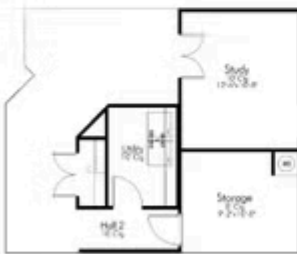

917 Wild Vine Pass

BRENHAM, TX 77833

[The Estates at Vintage Farms Community](#)

-
-  2,055 Ft²
 -  4 Bedrooms
 -  3 Bathrooms
 -  2 Car Garage

The Irwin is one of our most popular additions to the innovative series of floor plans, the Flex Series, which allows homeowners to personalize the layout of their home to best fit their family. The Irwin can have either a study, Texas basement, or a secondary bedroom suite. The open layout, large entry foyer, and charming exterior add to the sweet perfection that is this home.

1.) STUDY

2.) TEXAS BASEMENT

3.) BEDROOM SUITE