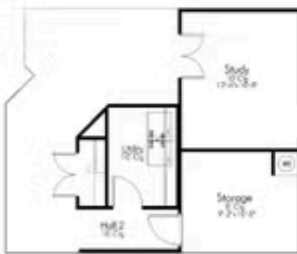

917 Wild Vine Pass BRENHAM, TX 77833

[The Estates at Vintage Farms Community](#)

-  2,055 Ft²
-  4 Bedrooms
-  3 Bathrooms
-  2 Car Garage

The Irwin is one of our most popular additions to the innovative series of floor plans, the Flex Series, which allows homeowners to personalize the layout of their home to best fit their family. The Irwin can have either a study, Texas basement, or a secondary bedroom suite. The open layout, large entry foyer, and charming exterior add to the sweet perfection that is this home.

1.) STUDY

2.) TEXAS BASEMENT

3.) BEDROOM SUITE