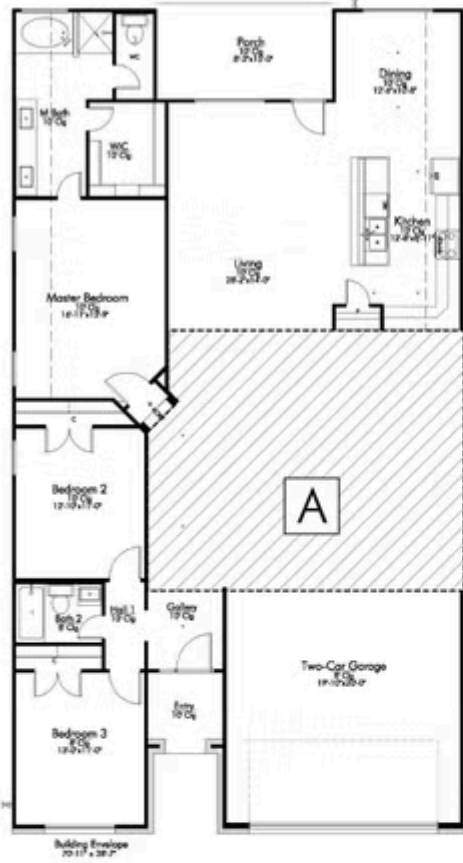

4014 Aransas Drive

BELTON, TX 76513

[Three Creeks Community](#)

-  2,158 Ft²
-  4 Bedrooms
-  3 Bathrooms
-  2 Car Garage

Some images shown may be from a previously built Stylecraft home of similar design. Actual options, colors, and selections may vary. Contact us for details!

The Irwin is one of our most popular additions to the innovative series of floor plans, the Flex Series, which allows homeowners to personalize the layout of their home to best fit their family. The Irwin can have either a study, Texas basement, or a secondary bedroom suite. The open layout, large entry foyer, and charming exterior add to the sweet perfection that is this home.

Additional options included: Additional bedroom suite option, stainless steel appliances, under cabinet kitchen lighting, decorative tile backsplash, exterior coach lighting, additional cabinet above refrigerator, and integral blinds in rear door

1.) STUDY

2.) TEXAS BASEMENT

3.) BEDROOM SUITE