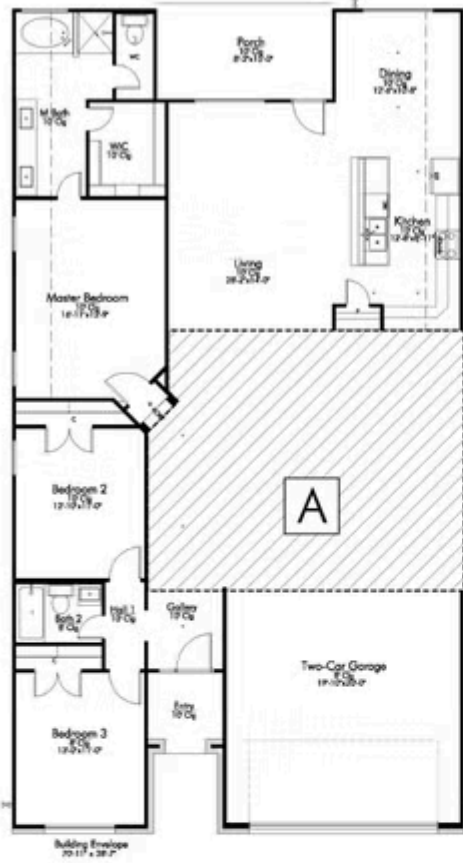

3978 Aransas Drive BELTON, TX 76513

Three Creeks Community

-  2,158 Ft²
-  4 Bedrooms
-  3 Bathrooms
-  2 Car Garage

Some images shown may be from a previously built Stylecraft home of similar design. Actual options, colors, and selections may vary. Contact us for details!

The Irwin is one of our most popular additions to the innovative series of floor plans, the Flex Series, which allows homeowners to personalize the layout of their home to best fit their family. The Irwin can have either a study, Texas basement, or a secondary bedroom suite. The open layout, large entry foyer, and charming exterior add to the sweet perfection that is this home.

Additional options included: Additional bedroom suite options, stainless steel appliances, under cabinet lighting, decorative tile backsplash, integral miniblinds in rear door, gorgeous Knotty Alder front door, rain can shower head in master, and additional exterior coach lighting

1.) STUDY

2.) TEXAS BASEMENT

3.) BEDROOM SUITE