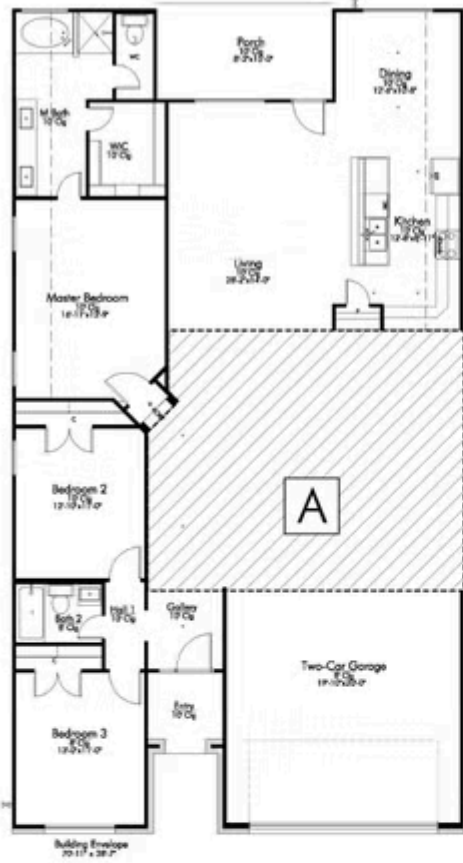

# 3960 Aransas Drive BELTON, TX 76513

Three Creeks Community

-  2,158 Ft<sup>2</sup>
-  4 Bedrooms
-  3 Bathrooms
-  2 Car Garage

**Some images shown may be from a previously built Stylecraft home of similar design. Actual options, colors, and selections may vary. Contact us for details!**

The Irwin is one of our most popular additions to the innovative series of floor plans, the Flex Series, which allows homeowners to personalize the layout of their home to best fit their family. The Irwin can be either a one or a two-story home, with many different layout options for you to choose from. For a one-story, you can have either a study, Texas basement, or a secondary bedroom suite. With the two-story plan, you have all of these same options downstairs, but you also get to decide between having a game room with an additional bedroom and bathroom, or a larger game room with storage and bathroom. The open layout, large entry foyer, and charming exterior add to the sweet perfection that is this home.

1.) STUDY

2.) TEXAS BASEMENT

3.) BEDROOM SUITE