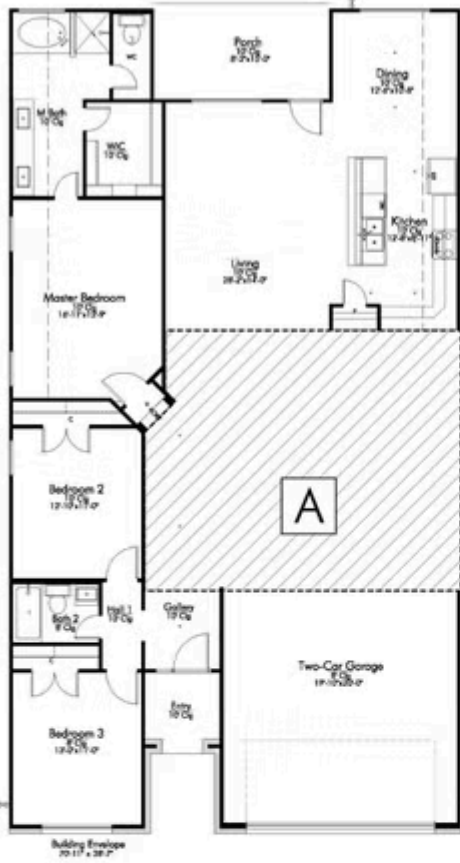

3721 Rocking M Lane BELTON, TX 76513

Three Creeks Community

-  2,147 Ft²
-  4 Bedrooms
-  3 Bathrooms
-  2 Car Garage

Some images shown may be from a previously built Stylecraft home of similar design. Actual options, colors, and selections may vary. Contact us for details!

The Irwin is one of our most popular additions to the innovative series of floor plans, the Flex Series, which allows homeowners to personalize the layout of their home to best fit their family. The Irwin can be either a one or a two-story home, with many different layout options for you to choose from. For a one-story, you can have either a study, Texas basement, or a secondary bedroom suite. With the two-story plan, you have all of these same options downstairs, but you also get to decide between having a game room with an additional bedroom and bathroom, or a larger game room with storage and bathroom. The open layout, large entry foyer, and charming exterior add to the sweet perfection that is this home.

1.) STUDY

2.) TEXAS BASEMENT

3.) BEDROOM SUITE