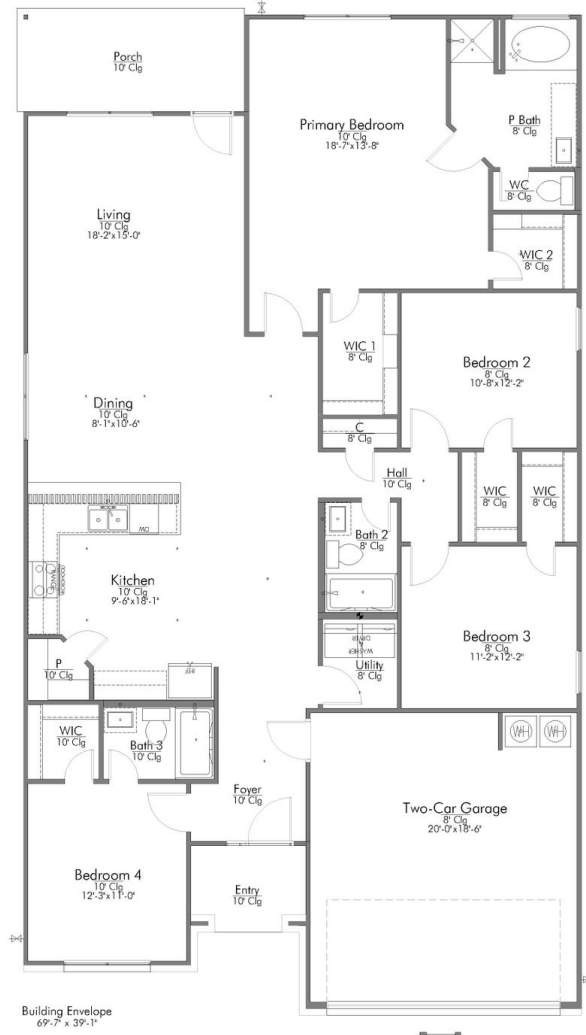

4555 ALLISON DRIVE
BELTON, TX 76513
THREE CREEKS

QUESTIONS?
GET FAST ANSWERS
254-284-5520

In continuous effort by Stylecraft Builders to improve the quality of your home, we reserve the right to change features, prices, plans and specifications without notice. Floorplans and elevation renderings are artists' conceptions only. Significant changes may be made during or after the construction of the model homes. Stylecraft Builders reserves the right to modify, relocate or eliminate any or all of the features, specifications, plan utilities, design or shape thereof, all without notice or obligations to any purchaser. Price range reflects base price only. Location premiums will be charged for certain locations and are not included in the base price of the home. Additional association fees may apply. Other fees may also apply. Amenities are proposed and planned or may be under construction. All square footages are approximate square footages of the total livable space. Water heater location deemed per city municipality code. Please see your onsite sales associate for additional information and more details. © 2024 Stylecraft Builders.