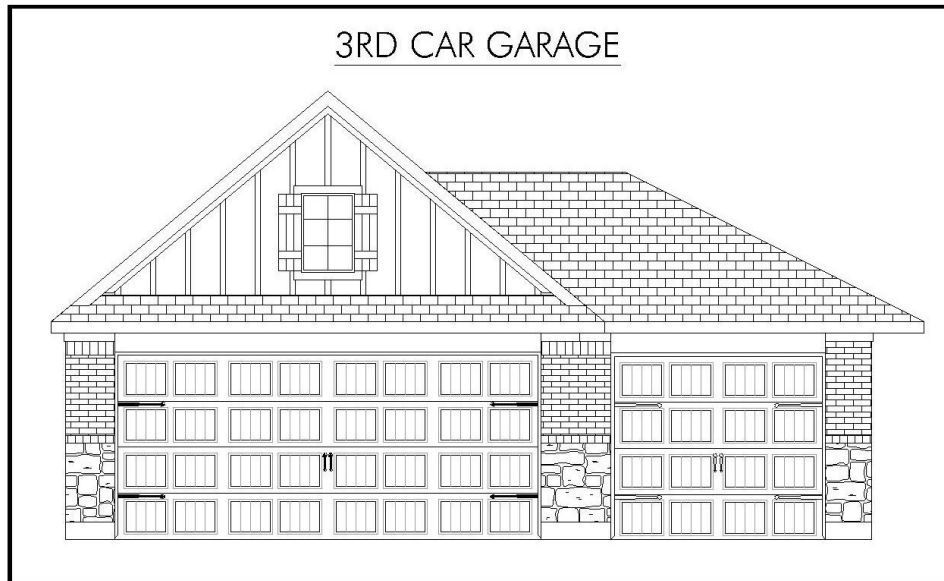

4555 ALLISON DRIVE
BELTON, TX 76513
THREE CREEKS

QUESTIONS?
GET FAST ANSWERS
254-284-5520

In continuous effort by Stylecraft Builders to improve the quality of your home, we reserve the right to change features, prices, plans and specifications without notice. Floorplans and elevation renderings are artists' conceptions only. Significant changes may be made during or after the construction of the model homes. Stylecraft Builders reserves the right to modify, relocate or eliminate any or all of the features, specifications, plan utilities, design or shape thereof, all without notice or obligations to any purchaser. Price range reflects base price only. Location premiums will be charged for certain locations and are not included in the base price of the home. Additional association fees may apply. Other fees may also apply. Amenities are proposed and planned or may be under construction. All square footages are approximate square footages of the total livable space. Water heater location deemed per city municipality code. Please see your onsite sales associate for additional information and more details. © 2024 Stylecraft Builders.