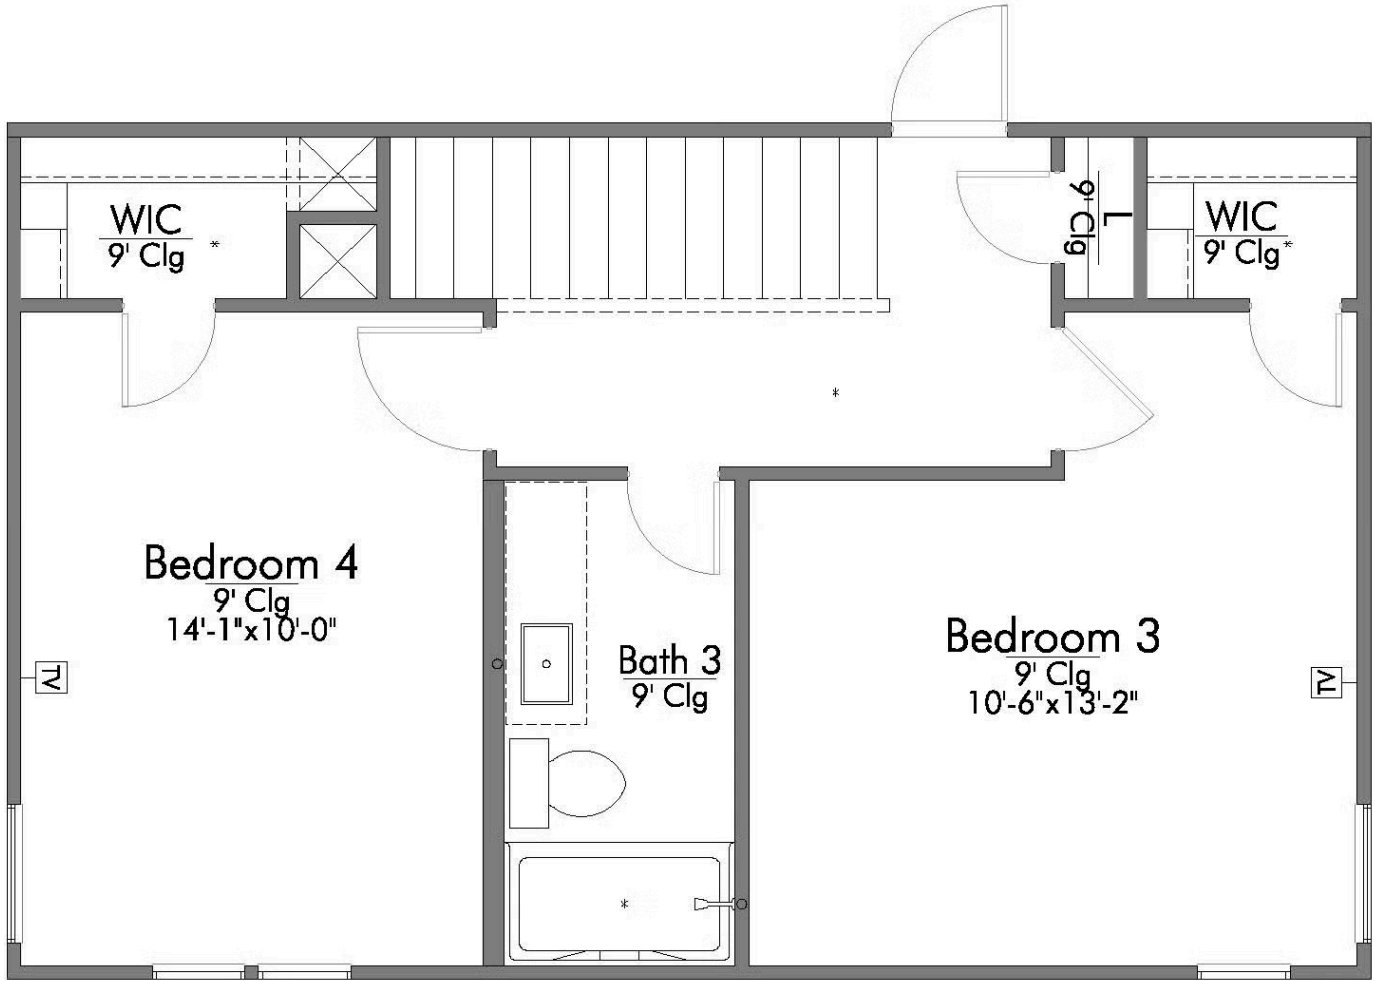

# The 1953

-  1,953 Ft<sup>2</sup>
-  4 Bedrooms
-  3 Bathrooms
-  2 Car Garage

**Some images shown may be from a previously built Stylecraft home of similar design. Actual options, colors, and selections may vary. Contact us for details!**

There is no doubt that you will fall in love with The 1953! This two-story home features a nice-sized utility room, plenty of room to entertain guests in the common area, and thoughtfully placed windows to allow natural light to pour in. Perfectly crafted with desirable features in mind, you will be completely at home in The 1953!

## P BATH SECOND SINK

## BATH 3 SECOND SINK