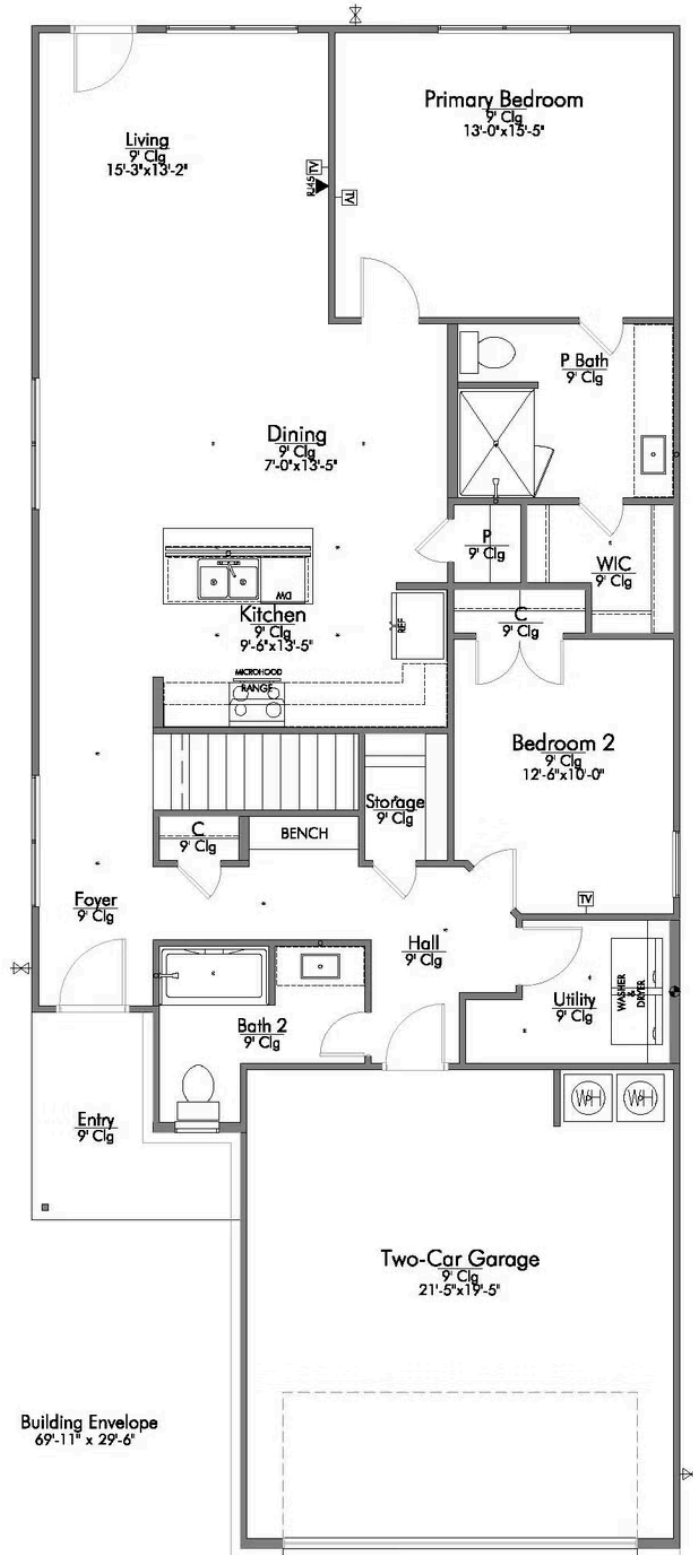

# The 1953

-  1,953 Ft<sup>2</sup>
-  4 Bedrooms
-  3 Bathrooms
-  2 Car Garage

**Some images shown may be from a previously built Stylecraft home of similar design. Actual options, colors, and selections may vary. Contact us for details!**

There is no doubt that you will fall in love with The 1953! This two-story home features a nice-sized utility room, plenty of room to entertain guests in the common area, and thoughtfully placed windows to allow natural light to pour in. Perfectly crafted with desirable features in mind, you will be completely at home in The 1953!

## P BATH SECOND SINK

## BATH 3 SECOND SINK